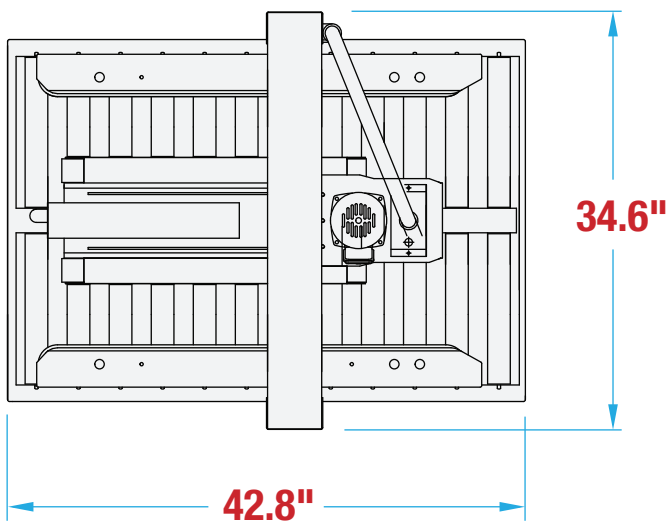

RQ22 FOOTPRINT

RANDOM QUAD DRIVE CARTON SEALER

OPERATOR REQUIRED

RANDOM CARTONS

TOP & BOTTOM SEAL

MACHINE MEASUREMENTS

42.8" X 34.6" X 57.5"
LENGTH WIDTH HEIGHT

TOP VIEW

SIDE VIEW

Note: Dimensions are all subject to change without prior notification. Call BestPack for pricing.