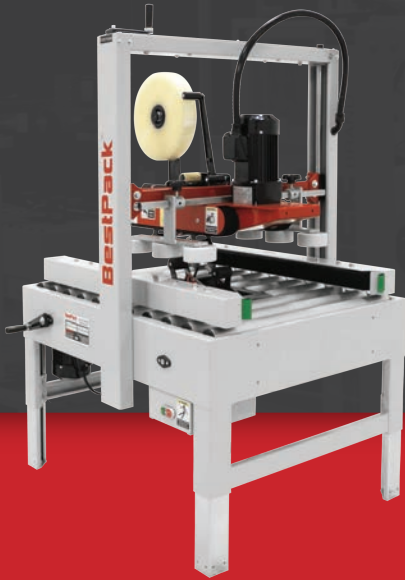

# RQ22 FOOTPRINT

## RANDOM QUAD DRIVE CARTON SEALER

OPERATOR REQUIRED

RANDOM CARTONS

TOP & BOTTOM SEAL

### MACHINE MEASUREMENTS

42.8" X 34.6" X 57.5"  
LENGTH WIDTH HEIGHT