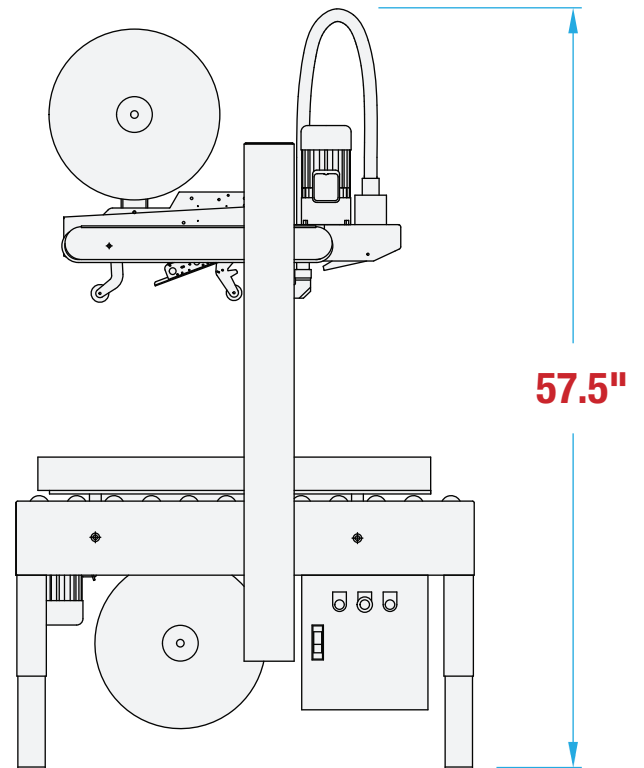

## RANDOM QUAD DRIVE CARTON SEALER

OPERATOR REQUIRED

RANDOM CARTONS

TOP & BOTTOM SEAL

### MACHINE MEASUREMENTS

42.8" X 34.6" X 57.5"  
LENGTH WIDTH HEIGHT

#### SIDE VIEW

Note: Dimensions are all subject to change without prior notification. Call BestPack for pricing.