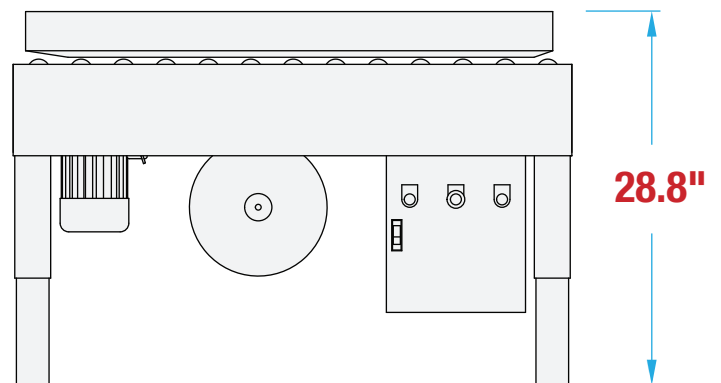

RS30 FOOTPRINT

BOTTOM ONLY CARTON SEALER

OPERATOR REQUIRED

RANDOM CARTONS

BOTTOM SEAL ONLY

MACHINE MEASUREMENTS

42.9" X 39.4" X 28.8"
LENGTH WIDTH HEIGHT

TOP VIEW

SIDE VIEW

Note: Dimensions are all subject to change without prior notification. Call BestPack for pricing.