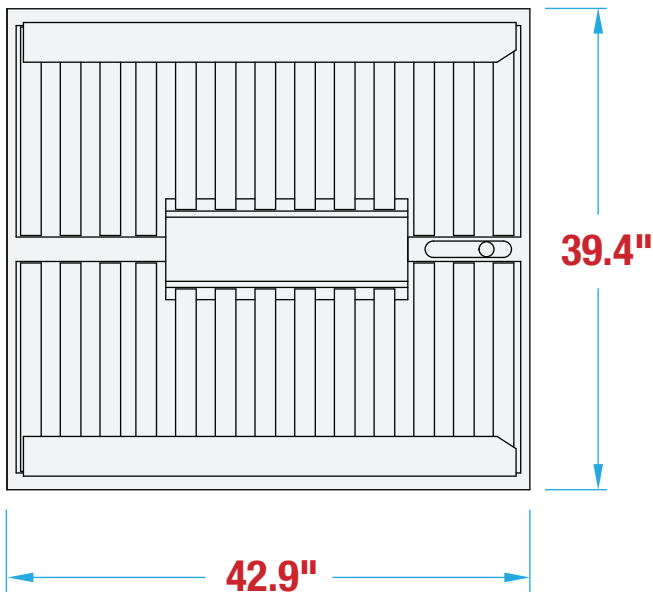

RS30 FOOTPRINT

BOTTOM ONLY CARTON SEALER

OPERATOR REQUIRED

RANDOM CARTONS

BOTTOM SEAL ONLY

MACHINE MEASUREMENTS

42.9" X 39.4" X 28.8"
LENGTH WIDTH HEIGHT

TOP VIEW

SIDE VIEW

Note: Dimensions are all subject to change without prior notification. Call BestPack for pricing.