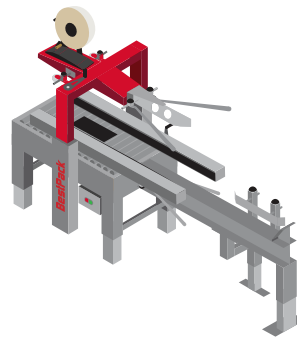

# BESTPACK ERECTOR SOLUTIONS

*The BestPack Erecting Solutions reduce the time required to fold & seal the bottom flaps of a carton.*

**ELVS**  
Automatic Case Erector

**BESTPACK HAS COME UP WITH A FEW REASONS WHY OUR CARTON ERECTING SOLUTIONS ARE FOR YOU:**

## ERECTING SOLUTIONS

**ELVS**  
Automatic  
Case Erector

**MSDBF**  
Erect, Pack,  
and Seal

**RSBFT**  
Random Sidedrive  
Carton Erector

**L-BRACKET**  
Multi-Purpose  
Carton Stabilizer

# CHECK OUT OUR SEMI-AUTOMATIC & FULLY-AUTOMATIC SOLUTIONS TO ERECT, PACK, & SEAL WITH BESTPACK'S ERECTOR

**ELVS**  
Automatic  
Case Erector

**MSDBF**  
Erect, Pack, and Seal

**RSBFT**  
Erect and Seal

**L-BRACKET**  
Multi-Purpose  
Carton Stabilizer