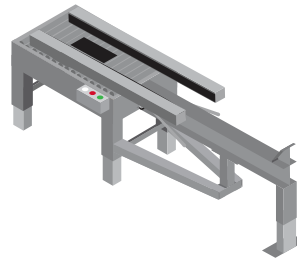

# BESTPACK ERECTOR SOLUTIONS

*The BestPack Erecting Solutions reduce the time required to fold & seal the bottom flaps of a carton.*

**ELVS**  
Automatic Case Erector

**BESTPACK HAS COME UP WITH A FEW REASONS WHY OUR CARTON ERECTING SOLUTIONS ARE FOR YOU:**

## ERECTING SOLUTIONS

**ELVS**  
Automatic  
Case Erector

**MSDBF**  
Erect, Pack,  
and Seal

**RSBFT**  
Random Sidedrive  
Carton Erector

**L-BRACKET**  
Multi-Purpose  
Carton Stabilizer

# CHECK OUT OUR SEMI-AUTOMATIC & FULLY-AUTOMATIC SOLUTIONS TO ERECT, PACK, & SEAL WITH BESTPACK'S ERECTOR

**ELVS**  
Automatic  
Case Erector

**MSDBF**  
Erect, Pack, and Seal

**RSBFT**  
Erect and Seal

**L-BRACKET**  
Multi-Purpose  
Carton Stabilizer