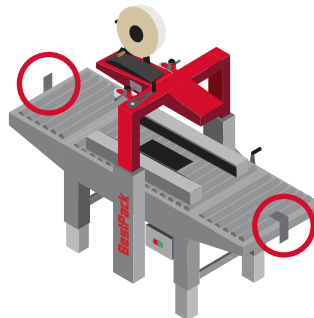

# BESTPACK ERECTOR SOLUTIONS

*The BestPack Erecting Solutions reduce the time required to fold & seal the bottom flaps of a carton.*

**ELVS**  
Automatic Case Erector

**BESTPACK HAS COME UP WITH A FEW REASONS WHY OUR CARTON ERECTING SOLUTIONS ARE FOR YOU:**

## ERECTING SOLUTIONS

**ELVS**  
Automatic  
Case Erector

**MSDBF**  
Erect, Pack,  
and Seal

**RSBFT**  
Random Sidedrive  
Carton Erector

**L-BRACKET**  
Multi-Purpose  
Carton Stabilizer

# CHECK OUT OUR SEMI-AUTOMATIC & FULLY-AUTOMATIC SOLUTIONS TO ERECT, PACK, & SEAL WITH BESTPACK'S ERECTOR

**ELVS**  
Automatic  
Case Erector

**MSDBF**  
Erect, Pack, and Seal

**RSBFT**  
Erect and Seal

**L-BRACKET**  
Multi-Purpose  
Carton Stabilizer