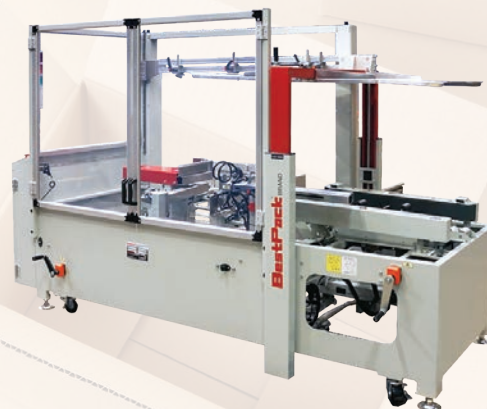

# BESTPACK ERECTOR SOLUTIONS

*The BestPack Erecting Solutions reduce the time required to fold & seal the bottom flaps of a carton.*

**ELVS**  
Automatic Case Erector

**BESTPACK HAS COME UP WITH A FEW REASONS WHY OUR CARTON ERECTING SOLUTIONS ARE FOR YOU:**

## ERECTING SOLUTIONS

**ELVS**  
Automatic  
Case Erector

**MSDBF**  
Erect, Pack,  
and Seal

**RSBFT**  
Random Sidedrive  
Carton Erector

**L-BRACKET**  
Multi-Purpose  
Carton Stabilizer

# CHECK OUT OUR SEMI-AUTOMATIC & FULLY-AUTOMATIC SOLUTIONS TO ERECT, PACK, & SEAL WITH BESTPACK'S ERECTOR

**ELVS**  
Automatic  
Case Erector

**MSDBF**  
Erect, Pack, and Seal

**RSBFT**  
Erect and Seal

**L-BRACKET**  
Multi-Purpose  
Carton Stabilizer