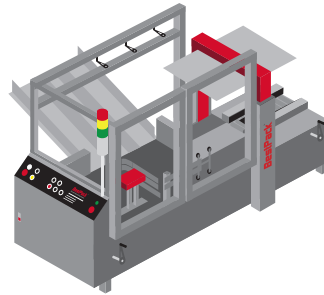

# BESTPACK ERECTOR SOLUTIONS

*The BestPack Erecting Solutions reduce the time required to fold & seal the bottom flaps of a carton.*

**ELVS**  
Automatic Case Erector

**BESTPACK HAS COME UP WITH A FEW REASONS WHY OUR CARTON ERECTING SOLUTIONS ARE FOR YOU:**

## ERECTING SOLUTIONS

**ELVS**  
Automatic  
Case Erector

**MSDBF**  
Erect, Pack,  
and Seal

**RSBFT**  
Random Sidedrive  
Carton Erector

**L-BRACKET**  
Multi-Purpose  
Carton Stabilizer

# CHECK OUT OUR SEMI-AUTOMATIC & FULLY-AUTOMATIC SOLUTIONS TO ERECT, PACK, & SEAL WITH BESTPACK'S ERECTOR

**ELVS**  
Automatic  
Case Erector

**MSDBF**  
Erect, Pack, and Seal

**RSBFT**  
Erect and Seal

**L-BRACKET**  
Multi-Purpose  
Carton Stabilizer