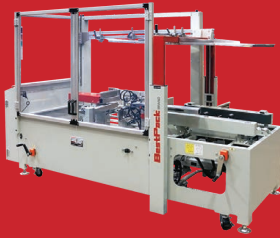

## ERECTING SOLUTIONS

**ELVS**  
Automatic  
Case Erector

**MSDBF**  
Erect, Pack,  
and Seal

**RSBFT**  
Random Sidedrive  
Carton Erector

**L-BRACKET**  
Multi-Purpose  
Carton Stabilizer

# CHECK OUT OUR SEMI-AUTOMATIC & FULLY-AUTOMATIC SOLUTIONS TO ERECT, PACK, & SEAL WITH BESTPACK'S ERECTOR

**ELVS**  
Automatic  
Case Erector

**MSDBF**  
Erect, Pack, and Seal

**RSBFT**  
Erect and Seal

**L-BRACKET**  
Multi-Purpose  
Carton Stabilizer