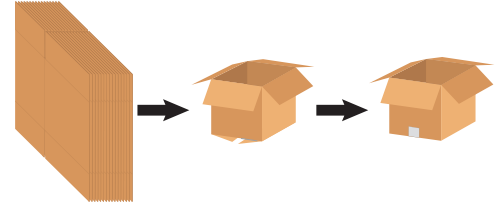

BESTPACK ERECTOR SOLUTIONS

The BestPack Erecting Solutions reduce the time required to fold & seal the bottom flaps of a carton.

ELVS
Automatic Case Erector

BESTPACK HAS COME UP WITH A FEW REASONS WHY OUR CARTON ERECTING SOLUTIONS ARE FOR YOU:

**STREAMLINE
PRODUCTION
COST & TIME**

**MINIMIZE
HANDLING**

**IMPROVE
SPEED EFFICIENCY
AND SEAL CONSISTENCY**

ERECTING SOLUTIONS

ELVS
Automatic
Case Erector

MSDBF
Erect, Pack,
and Seal

RSBFT
Random Sidedrive
Carton Erector

L-BRACKET
Multi-Purpose
Carton Stabilizer

CHECK OUT OUR SEMI-AUTOMATIC & FULLY-AUTOMATIC SOLUTIONS TO ERECT, PACK, & SEAL WITH BESTPACK'S ERECTOR

ELVS
Automatic
Case Erector

MSDBF
Erect, Pack, and Seal

RSBFT
Erect and Seal