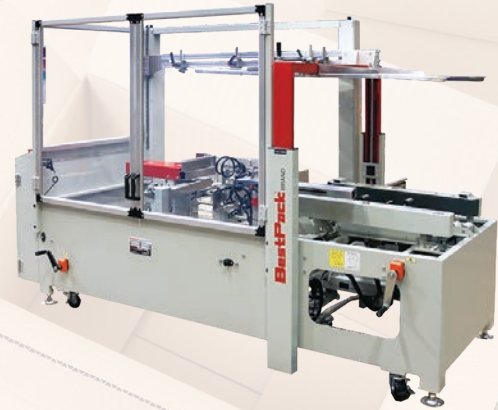

BESTPACK ERECTOR SOLUTIONS

The BestPack Erecting Solutions reduce the time required to fold & seal the bottom flaps of a carton.

ELVS
Automatic Case Erector

BESTPACK HAS COME UP WITH A FEW REASONS WHY OUR CARTON ERECTING SOLUTIONS ARE FOR YOU:

**STREAMLINE
PRODUCTION
COST & TIME**

**MINIMIZE
HANDLING**

**IMPROVE
SPEED EFFICIENCY
AND SEAL CONSISTENCY**

ERECTING SOLUTIONS

ELVS
Automatic
Case Erector

MSDBF
Erect, Pack,
and Seal

RSBFT
Random Sidedrive
Carton Erector

L-BRACKET
Multi-Purpose
Carton Stabilizer

CHECK OUT OUR SEMI-AUTOMATIC & FULLY-AUTOMATIC SOLUTIONS TO ERECT, PACK, & SEAL WITH BESTPACK'S ERECTOR

ELVS
Automatic
Case Erector

MSDBF
Erect, Pack, and Seal

RSBFT
Erect and Seal