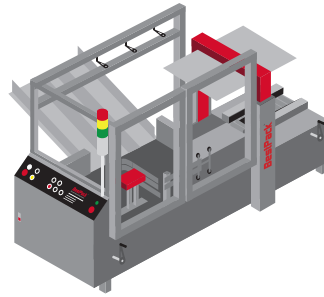

BESTPACK ERECTOR SOLUTIONS

The BestPack Erecting Solutions reduce the time required to fold & seal the bottom flaps of a carton.

ELVS
Automatic Case Erector

BESTPACK HAS COME UP WITH A FEW REASONS WHY OUR CARTON ERECTING SOLUTIONS ARE FOR YOU:

**STREAMLINE
PRODUCTION
COST & TIME**

**MINIMIZE
HANDLING**

**IMPROVE
SPEED EFFICIENCY
AND SEAL CONSISTENCY**

ERECTING SOLUTIONS

ELVS
Automatic
Case Erector

MSDBF
Erect, Pack,
and Seal

RSBFT
Random Sidedrive
Carton Erector

L-BRACKET
Multi-Purpose
Carton Stabilizer

CHECK OUT OUR SEMI-AUTOMATIC & FULLY-AUTOMATIC SOLUTIONS TO ERECT, PACK, & SEAL WITH BESTPACK'S ERECTOR

ELVS
Automatic
Case Erector

MSDBF
Erect, Pack, and Seal

RSBFT
Erect and Seal