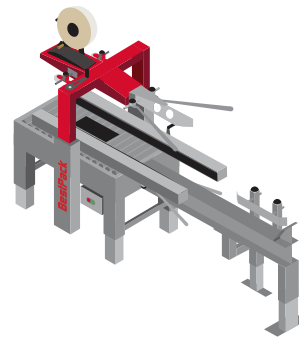

BESTPACK ERECTOR SOLUTIONS

The BestPack Erecting Solutions reduce the time required to fold & seal the bottom flaps of a carton.

ELVS
Automatic Case Erector

BESTPACK HAS COME UP WITH A FEW REASONS WHY OUR CARTON ERECTING SOLUTIONS ARE FOR YOU:

**STREAMLINE
PRODUCTION
COST & TIME**

**MINIMIZE
HANDLING**

**IMPROVE
SPEED EFFICIENCY
AND SEAL CONSISTENCY**

ERECTING SOLUTIONS

ELVS
Automatic
Case Erector

MSDBF
Erect, Pack,
and Seal

RSBFT
Random Sidedrive
Carton Erector

L-BRACKET
Multi-Purpose
Carton Stabilizer

CHECK OUT OUR SEMI-AUTOMATIC & FULLY-AUTOMATIC SOLUTIONS TO ERECT, PACK, & SEAL WITH BESTPACK'S ERECTOR

ELVS
Automatic
Case Erector

MSDBF
Erect, Pack, and Seal

RSBFT
Erect and Seal