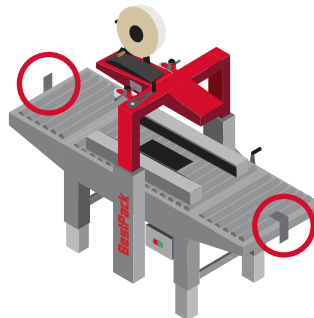

CHECK OUT OUR SEMI-AUTOMATIC & FULLY-AUTOMATIC SOLUTIONS TO ERECT, PACK, & SEAL WITH BESTPACK'S ERECTOR

Whatever you need to successfully support Internet Fulfillment, your friendly and knowledgeable engineering and customer service team members at **(888) 588-2378** will provide the **BestPack Advantage**.

For more information please go to:
WWW.BESTPACK.COM or call us at **1.888.588.2378**