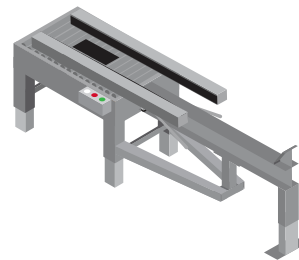

BESTPACK ERECTOR SOLUTIONS

The BestPack Erecting Solutions reduce the time required to fold & seal the bottom flaps of a carton.

ELVS
Automatic Case Erector

BESTPACK HAS COME UP WITH A FEW REASONS WHY OUR CARTON ERECTING SOLUTIONS ARE FOR YOU:

**STREAMLINE
PRODUCTION
COST & TIME**

**MINIMIZE
HANDLING**

**IMPROVE
SPEED EFFICIENCY
AND SEAL CONSISTENCY**

ERECTING SOLUTIONS

ELVS
Automatic
Case Erector

MSDBF
Erect, Pack,
and Seal

RSBFT
Random Sidedrive
Carton Erector

L-BRACKET
Multi-Purpose
Carton Stabilizer

CHECK OUT OUR SEMI-AUTOMATIC & FULLY-AUTOMATIC SOLUTIONS TO ERECT, PACK, & SEAL WITH BESTPACK'S ERECTOR

ELVS
Automatic
Case Erector

MSDBF
Erect, Pack, and Seal

RSBFT
Erect and Seal