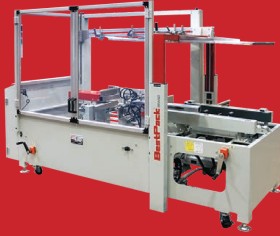

BESTPACK ERECTOR SOLUTIONS

The BestPack Erecting Solutions reduce the time required to fold & seal the bottom flaps of a carton.

ELVS
Automatic Case Erector

BESTPACK HAS COME UP WITH A FEW REASONS WHY OUR CARTON ERECTING SOLUTIONS ARE FOR YOU:

**STREAMLINE
PRODUCTION
COST & TIME**

**MINIMIZE
HANDLING**

**IMPROVE
SPEED EFFICIENCY
AND SEAL CONSISTENCY**

ERECTING SOLUTIONS

ELVS
Automatic
Case Erector

MSDBF
Erect, Pack,
and Seal

RSBFT
Random Sidedrive
Carton Erector

L-BRACKET
Multi-Purpose
Carton Stabilizer

CHECK OUT OUR SEMI-AUTOMATIC & FULLY-AUTOMATIC SOLUTIONS TO ERECT, PACK, & SEAL WITH BESTPACK'S ERECTOR

ELVS
Automatic
Case Erector

MSDBF
Erect, Pack, and Seal

RSBFT
Erect and Seal