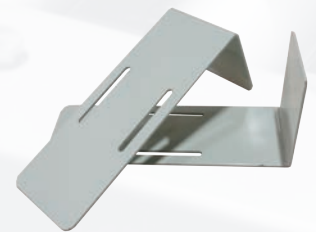

**STREAMLINE
PRODUCTION
COST & TIME**

**MINIMIZE
HANDLING**

**IMPROVE
SPEED EFFICIENCY
AND SEAL CONSISTENCY**

ERECTING SOLUTIONS

ELVS
Automatic
Case Erector

MSDBF
Erect, Pack,
and Seal

RSBFT
Random Sidedrive
Carton Erector

L-BRACKET
Multi-Purpose
Carton Stabilizer

CHECK OUT OUR SEMI-AUTOMATIC & FULLY-AUTOMATIC SOLUTIONS TO ERECT, PACK, & SEAL WITH BESTPACK'S ERECTOR

ELVS
Automatic
Case Erector

MSDBF
Erect, Pack, and Seal

RSBFT
Erect and Seal