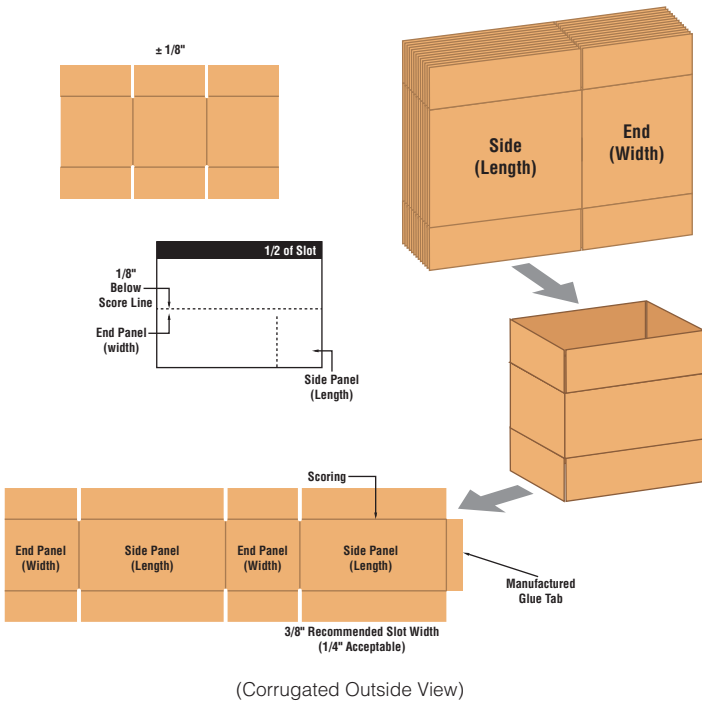

Rectangular Cartons

Model ELVS

 Recommended Corrugated Specifications
for BestPack Vertical Case Erector

01
Slots must extend
1/8" below score line.

02
The Flap Length is to be Made
Shy Cut or Scant Cut so that
when the Side Panel Flaps are
Folded Closed there is a 1/8"
Space Between them.

03
Scoring should be male
to female with female
on the interior surface.

Left Justified ELVS

Right Justified ELVS

For more information please go to:
WWW.BESTPACK.COM or call us at **1.888.588.2378**