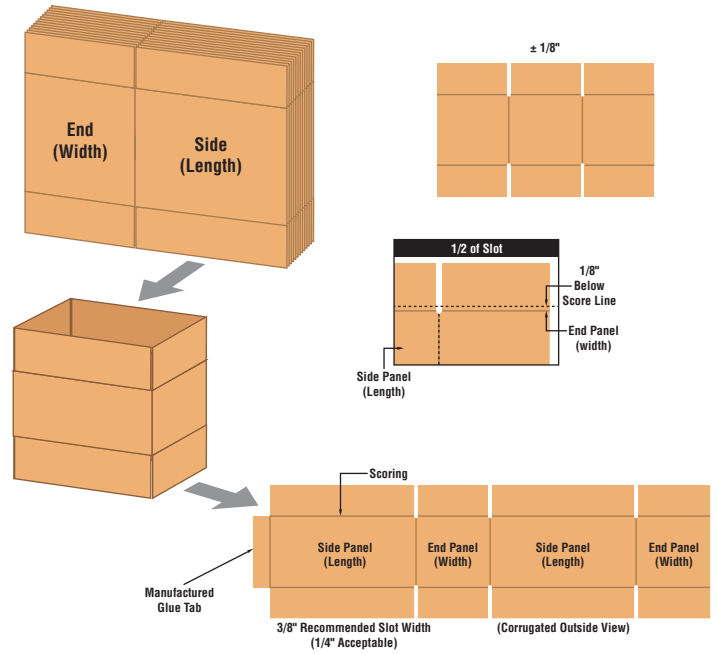

Rectangular Cartons

Model ELVS

 Recommended Corrugated Specifications
for BestPack Vertical Case Erector

01
Slots must extend
1/8" below score line.

02
The Flap Length is to be Made
Shy Cut or Scant Cut so that
when the Side Panel Flaps are
Folded Closed there is a 1/8"
Space Between them.

03
Scoring should be male
to female with female
on the interior surface.

Left Justified ELVS

Right Justified ELVS

For more information please go to:
WWW.BESTPACK.COM or call us at **1.888.588.2378**