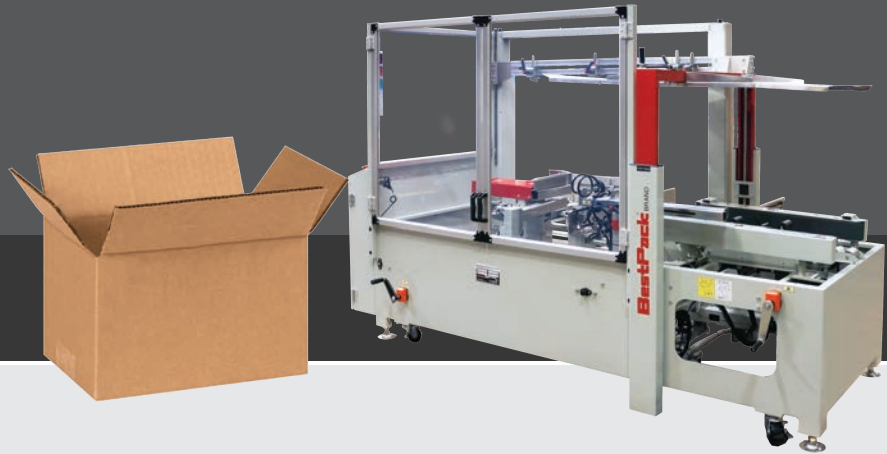

Rectangular Cartons

Model ELVS

 Recommended Corrugated Specifications
for BestPack Vertical Case Erector

01
Slots must extend
1/8" below score line.

02
The Flap Length is to be Made
Shy Cut or Scant Cut so that
when the Side Panel Flaps are
Folded Closed there is a 1/8"
Space Between them.

03
Scoring should be male
to female with female
on the interior surface.

Left Justified ELVS

Right Justified ELVS

For more information please go to:
WWW.BESTPACK.COM or call us at **1.888.588.2378**