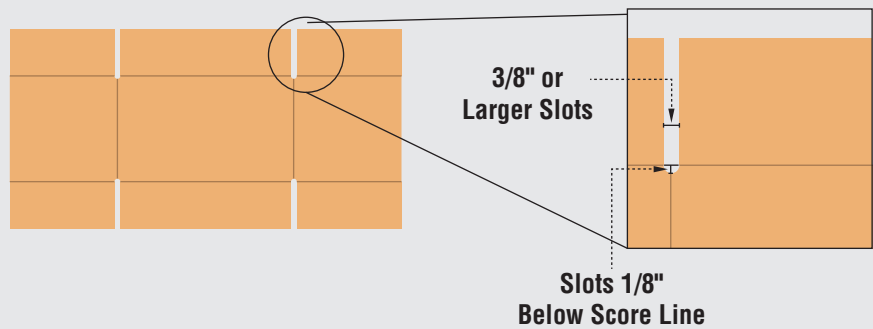

Rectangular Cartons

Model ELVS

 Recommended Corrugated Specifications
for BestPack Vertical Case Erector

01
Slots must extend
1/8" below score line.

02
The Flap Length is to be Made
Shy Cut or Scant Cut so that
when the Side Panel Flaps are
Folded Closed there is a 1/8"
Space Between them.

03
Scoring should be male
to female with female
on the interior surface.

Left Justified ELVS

Right Justified ELVS

For more information please go to:
WWW.BESTPACK.COM or call us at **1.888.588.2378**