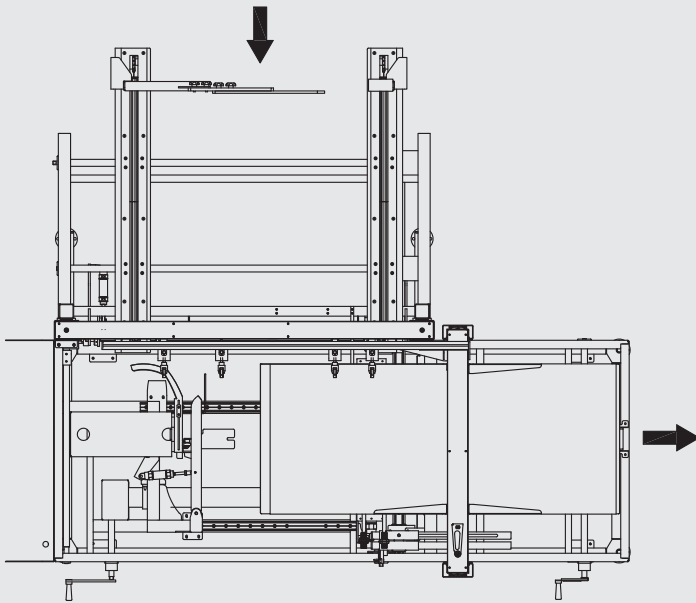

Rectangular Cartons

Model ELVS

 Recommended Corrugated Specifications
for BestPack Vertical Case Erector

01
Slots must extend
1/8" below score line.

02
The Flap Length is to be Made
Shy Cut or Scant Cut so that
when the Side Panel Flaps are
Folded Closed there is a 1/8"
Space Between them.

03
Scoring should be male
to female with female
on the interior surface.

Left Justified ELVS

Right Justified ELVS

For more information please go to:
WWW.BESTPACK.COM or call us at **1.888.588.2378**