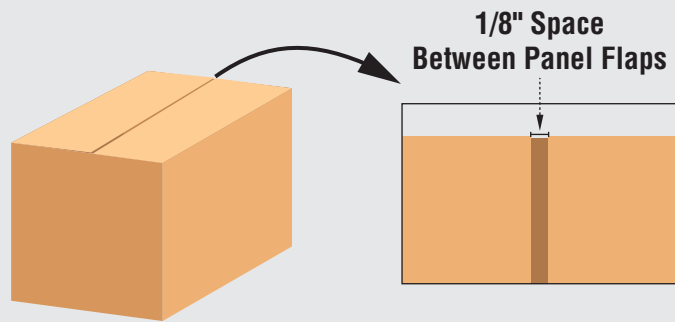

Rectangular Cartons

Model ELVS

 Recommended Corrugated Specifications
for BestPack Vertical Case Erector

01
Slots must extend
1/8" below score line.

02
The Flap Length is to be Made
Shy Cut or Scant Cut so that
when the Side Panel Flaps are
Folded Closed there is a 1/8"
Space Between them.

03
Scoring should be male
to female with female
on the interior surface.

Left Justified ELVS

Right Justified ELVS

For more information please go to:
WWW.BESTPACK.COM or call us at **1.888.588.2378**