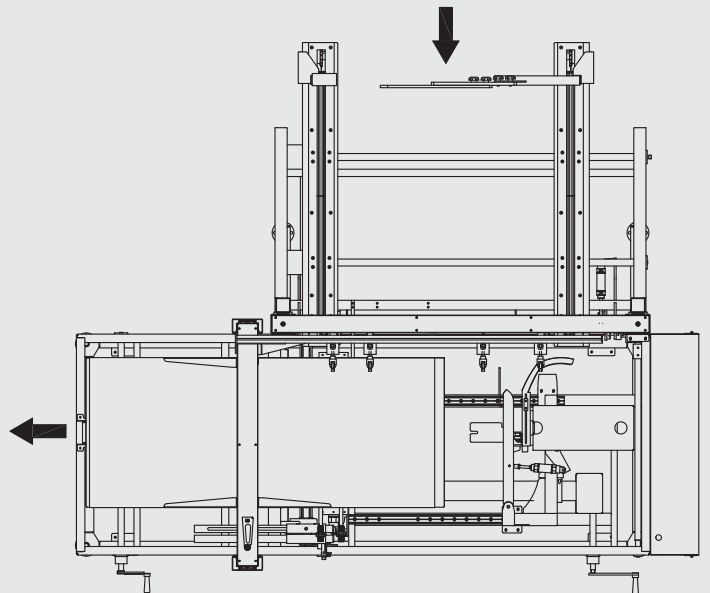

Rectangular Cartons

Model ELVS

 Recommended Corrugated Specifications
for BestPack Vertical Case Erector

01
Slots must extend
1/8" below score line.

02
The Flap Length is to be Made
Shy Cut or Scant Cut so that
when the Side Panel Flaps are
Folded Closed there is a 1/8"
Space Between them.

03
Scoring should be male
to female with female
on the interior surface.

Left Justified ELVS

Right Justified ELVS

For more information please go to:
WWW.BESTPACK.COM or call us at **1.888.588.2378**