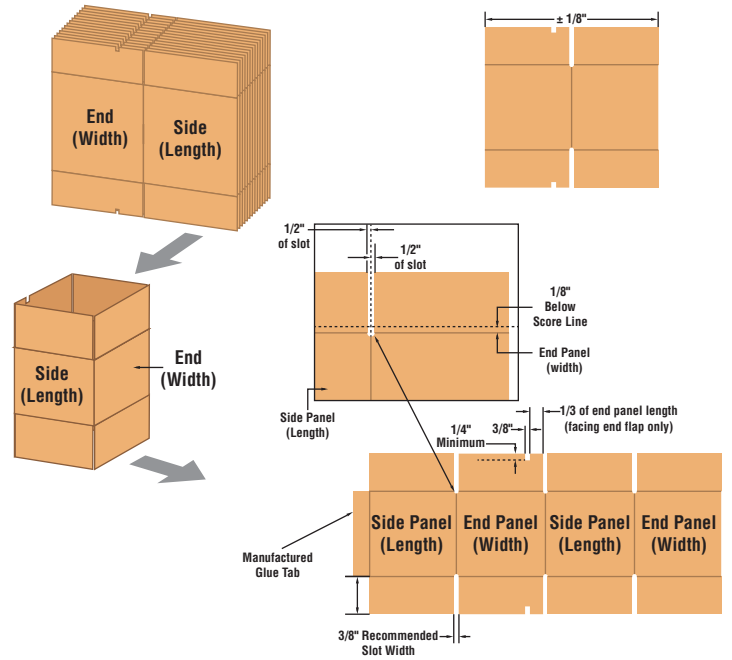

Square Cartons

Model ELVS

Recommended Corrugated Specifications
for BestPack Case Erectors

01
Slots must extend
1/8" below score line.

02
The Flap Length is to be Made
Shy Cut or Scant Cut so that
when the Side Panel Flaps are
Folded Closed there is a 1/8"
Space Between them.

03
If case is square, it will be necessary to
have an additional slot placed in the
facing end flaps (both top and bottom)
but not in the rear side flap. The opening
mechanism on the vertical case former
requires these slots only if the case
is square.

Square Cartons

04
Scoring should be male
to female with female
on the interior surface.

Left Justified ELVS

Right Justified ELVS

(Corrugated Outside View)

For more information please go to:
WWW.BESTPACK.COM or call us at **1.888.588.2378**