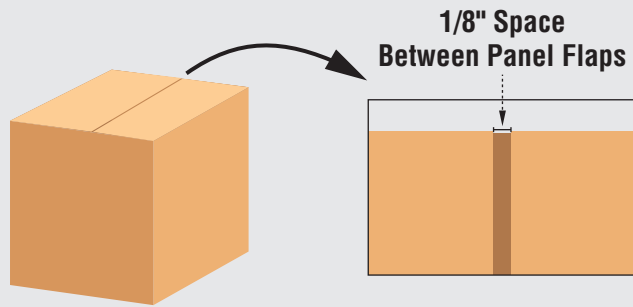

Square Cartons

Model ELVS

Recommended Corrugated Specifications
for BestPack Case Erectors

01
Slots must extend
1/8" below score line.

02
The Flap Length is to be Made
Shy Cut or Scant Cut so that
when the Side Panel Flaps are
Folded Closed there is a 1/8"
Space Between them.

03
If case is square, it will be necessary to
have an additional slot placed in the
facing end flaps (both top and bottom)
but not in the rear side flap. The opening
mechanism on the vertical case former
requires these slots only if the case
is square.

Square Cartons

04
Scoring should be male
to female with female
on the interior surface.

Left Justified ELVS

Right Justified ELVS

(Corrugated Outside View)

For more information please go to:
WWW.BESTPACK.COM or call us at **1.888.588.2378**