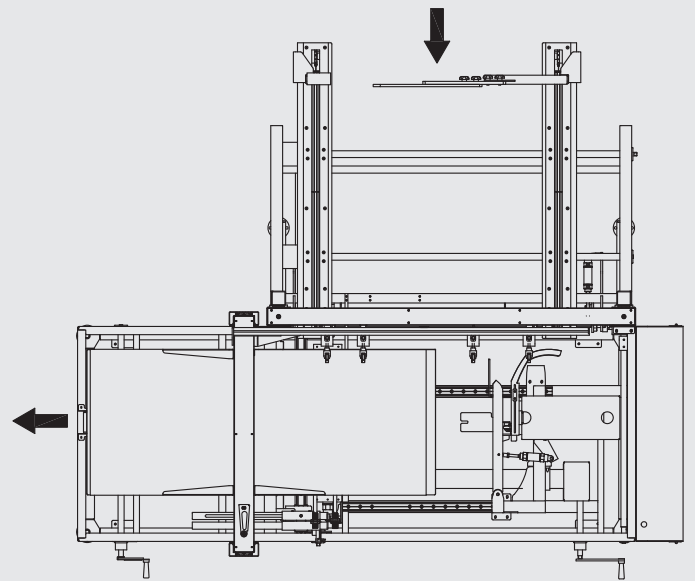

Square Cartons

Model ELVS

Recommended Corrugated Specifications
for BestPack Case Erectors

01
Slots must extend
1/8" below score line.

02
The Flap Length is to be Made
Shy Cut or Scant Cut so that
when the Side Panel Flaps are
Folded Closed there is a 1/8"
Space Between them.

03
If case is square, it will be necessary to
have an additional slot placed in the
facing end flaps (both top and bottom)
but not in the rear side flap. The opening
mechanism on the vertical case former
requires these slots only if the case
is square.

Square Cartons

04
Scoring should be male
to female with female
on the interior surface.

Left Justified ELVS

Right Justified ELVS

(Corrugated Outside View)

For more information please go to:
WWW.BESTPACK.COM or call us at **1.888.588.2378**