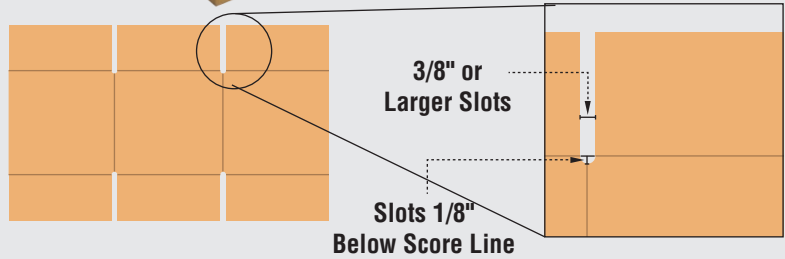

Square Cartons

Model ELVS

Recommended Corrugated Specifications
for BestPack Case Erectors

01
Slots must extend
1/8" below score line.

02
The Flap Length is to be Made
Shy Cut or Scant Cut so that
when the Side Panel Flaps are
Folded Closed there is a 1/8"
Space Between them.

03
If case is square, it will be necessary to
have an additional slot placed in the
facing end flaps (both top and bottom)
but not in the rear side flap. The opening
mechanism on the vertical case former
requires these slots only if the case
is square.

Square Cartons

04
Scoring should be male
to female with female
on the interior surface.

Left Justified ELVS

Right Justified ELVS

(Corrugated Outside View)

For more information please go to:
WWW.BESTPACK.COM or call us at **1.888.588.2378**