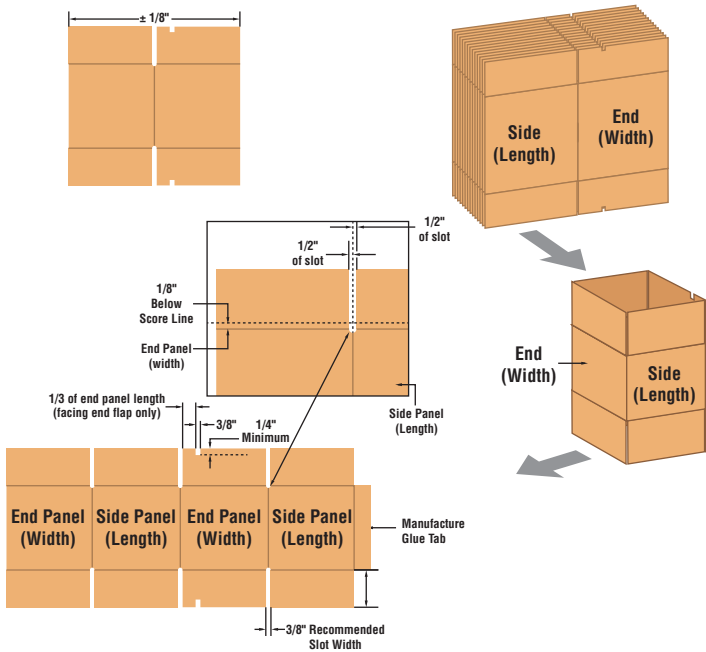

Square Cartons

Model ELVS

Recommended Corrugated Specifications
for BestPack Case Erectors

01
Slots must extend
1/8" below score line.

02
The Flap Length is to be Made
Shy Cut or Scant Cut so that
when the Side Panel Flaps are
Folded Closed there is a 1/8"
Space Between them.

03
If case is square, it will be necessary to
have an additional slot placed in the
facing end flaps (both top and bottom)
but not in the rear side flap. The opening
mechanism on the vertical case former
requires these slots only if the case
is square.

Square Cartons

04
Scoring should be male
to female with female
on the interior surface.

Left Justified ELVS

Right Justified ELVS

(Corrugated Outside View)

For more information please go to:
WWW.BESTPACK.COM or call us at **1.888.588.2378**