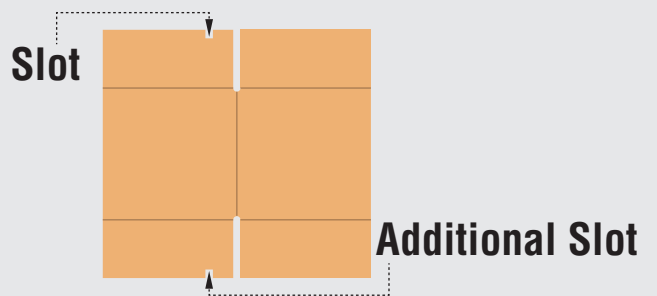

Square Cartons

Model ELVS

Recommended Corrugated Specifications
for BestPack Case Erectors

01
Slots must extend
1/8" below score line.

02
The Flap Length is to be Made
Shy Cut or Scant Cut so that
when the Side Panel Flaps are
Folded Closed there is a 1/8"
Space Between them.

03
If case is square, it will be necessary to
have an additional slot placed in the
facing end flaps (both top and bottom)
but not in the rear side flap. The opening
mechanism on the vertical case former
requires these slots only if the case
is square.

Square Cartons

04
Scoring should be male
to female with female
on the interior surface.

Left Justified ELVS

Right Justified ELVS

(Corrugated Outside View)

For more information please go to:
WWW.BESTPACK.COM or call us at **1.888.588.2378**