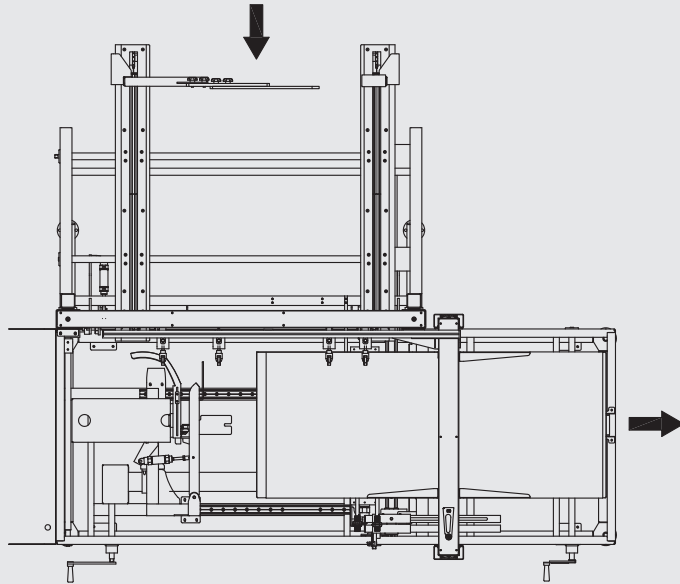

Square Cartons

Model ELVS

Recommended Corrugated Specifications
for BestPack Case Erectors

01
Slots must extend
1/8" below score line.

02
The Flap Length is to be Made
Shy Cut or Scant Cut so that
when the Side Panel Flaps are
Folded Closed there is a 1/8"
Space Between them.

03
If case is square, it will be necessary to
have an additional slot placed in the
facing end flaps (both top and bottom)
but not in the rear side flap. The opening
mechanism on the vertical case former
requires these slots only if the case
is square.

Square Cartons

04
Scoring should be male
to female with female
on the interior surface.

Left Justified ELVS

Right Justified ELVS

(Corrugated Outside View)

For more information please go to:
WWW.BESTPACK.COM or call us at **1.888.588.2378**