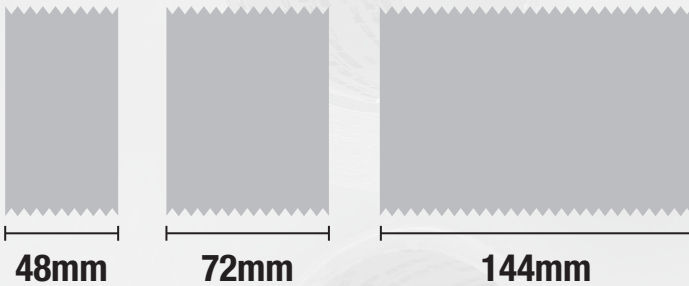

## COLORED TAPE

Add the ability to categorize your product with BestPack's line of colored packaging tape. Available in both hand or machine length rolls, the BestPack colored tape line brings bright and colorful sealing options to your packages.

### Available Widths

### Available Lengths