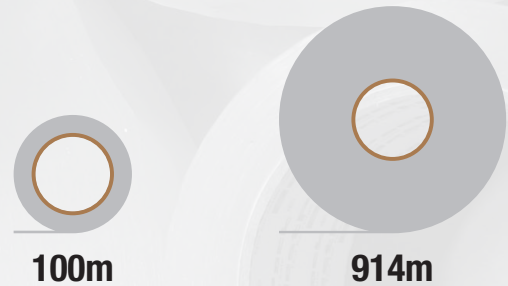

## COLORED TAPE

Add the ability to categorize your product with BestPack's line of colored packaging tape. Available in both hand or machine length rolls, the BestPack colored tape line brings bright and colorful sealing options to your packages.

### Available Widths

### Available Lengths