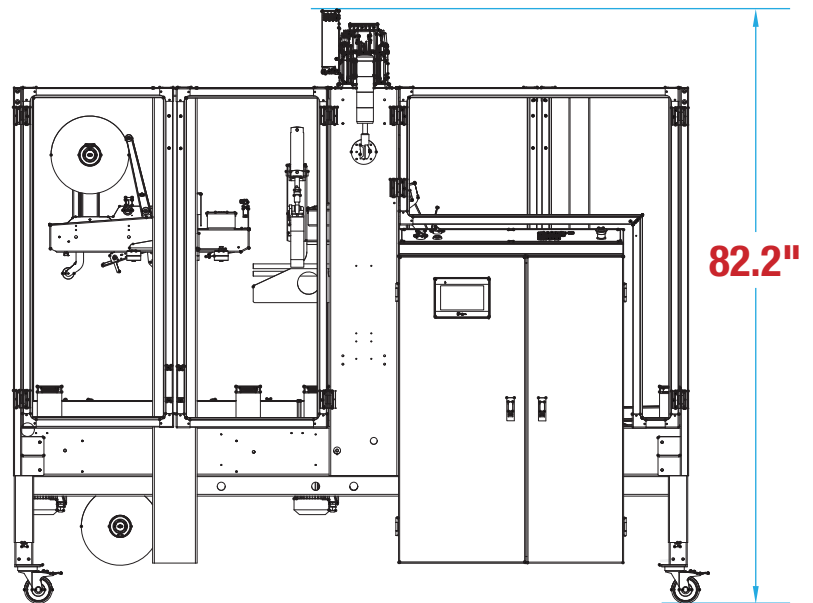

BESTPACK

CSF22 FOOTPRINT

FULLY AUTOMATIC RANDOM SERVO CARTON SEALER

FULLY AUTOMATIC

RANDOM CARTONS

TOP & BOTTOM SEAL

MACHINE MEASUREMENTS

95.7" x 59.4" x 82.2"
LENGTH WIDTH HEIGHT

TOP VIEW

SIDE VIEW

Note: Dimensions are all subject to change without prior notification. Call BestPack for pricing.