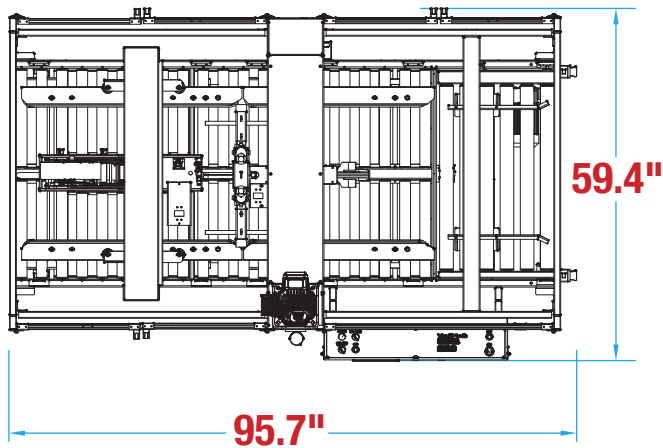

BESTPACK

CSF22 FOOTPRINT

FULLY AUTOMATIC RANDOM SERVO CARTON SEALER

FULLY AUTOMATIC

RANDOM CARTONS

TOP & BOTTOM SEAL

MACHINE MEASUREMENTS

95.7" x 59.4" x 82.2"
LENGTH WIDTH HEIGHT

TOP VIEW

SIDE VIEW

Note: Dimensions are all subject to change without prior notification. Call BestPack for pricing.