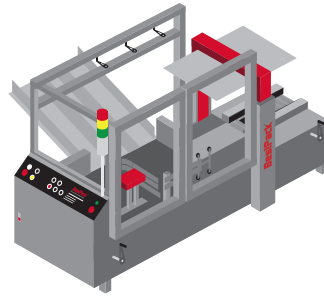

BESTPACK ERECTOR SOLUTIONS

The BestPack Erecting Solutions reduce the time required to fold & seal the bottom flaps of a carton.

ELVS
Automatic Case Erector

BESTPACK HAS COME UP WITH A FEW REASONS WHY OUR CARTON ERECTING SOLUTIONS ARE FOR YOU:

**STREAMLINE
PRODUCTION
COST & TIME**

**MINIMIZE
HANDLING**

**IMPROVE
SPEED EFFICIENCY
AND SEAL CONSISTENCY**

ERECTING SOLUTIONS

ELVS
Automatic
Case Erector

MSDBF
Erect, Pack,
and Seal

RSBFT
Random Sidedrive
Carton Erector

L-BRACKET
Multi-Purpose
Carton Stabilizer

CHECK OUT OUR SEMI-AUTOMATIC & FULLY-AUTOMATIC SOLUTIONS TO ERECT, PACK, & SEAL WITH BESTPACK'S ERECTOR

ELVS
Automatic
Case Erector

MSDBF
Erect, Pack, and Seal

RSBFT
Erect and Seal