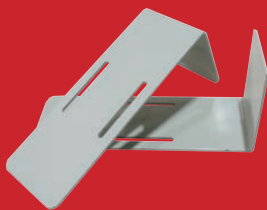

L-BRACKET
Multi-Purpose
Carton Stabilizer

CHECK OUT OUR SEMI-AUTOMATIC & FULLY-AUTOMATIC SOLUTIONS TO ERECT, PACK, & SEAL WITH BESTPACK'S ERECTOR

ELVS
Automatic
Case Erector

MSDBF
Erect, Pack, and Seal

RSBFT
Erect and Seal

L-BRACKET
Multi-Purpose
Carton Stabilizer

Whatever you need to successfully support Internet Fulfillment, your friendly and knowledgeable engineering and customer service team members at **(888) 588-2378** will provide the **BestPack Advantage**.