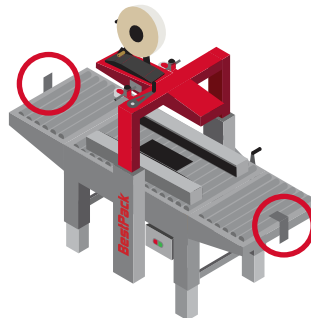

Whatever you need to successfully support Internet Fulfillment, your friendly and knowledgeable engineering and customer service team members at **(888) 588-2378** will provide the **BestPack Advantage**.

BESTPACK

For more information please go to:
WWW.BESTPACK.COM or call us at **1.888.588.2378**

© 2022 BestPack Packaging Systems. All rights reserved. This document is BestPack Public Information.