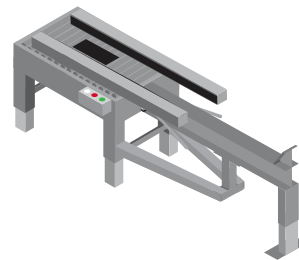

BESTPACK ERECTOR SOLUTIONS

The BestPack Erecting Solutions reduce the time required to fold & seal the bottom flaps of a carton.

ELVS
Automatic Case Erector

BESTPACK HAS COME UP WITH A FEW REASONS WHY OUR CARTON ERECTING SOLUTIONS ARE FOR YOU:

**STREAMLINE
PRODUCTION
COST & TIME**

**MINIMIZE
HANDLING**

**IMPROVE
SPEED EFFICIENCY
AND SEAL CONSISTENCY**

ERECTING SOLUTIONS

ELVS
Automatic
Case Erector

MSDBF
Erect, Pack,
and Seal

RSBFT
Random Sidedrive
Carton Erector

L-BRACKET
Multi-Purpose
Carton Stabilizer

CHECK OUT OUR SEMI-AUTOMATIC & FULLY-AUTOMATIC SOLUTIONS TO ERECT, PACK, & SEAL WITH BESTPACK'S ERECTOR

ELVS
Automatic
Case Erector

MSDBF
Erect, Pack, and Seal

RSBFT
Erect and Seal