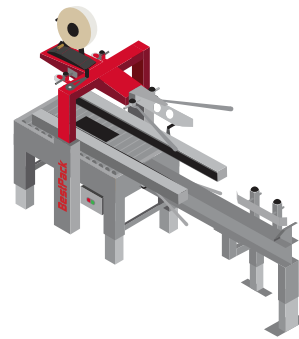

BESTPACK ERECTOR SOLUTIONS

The BestPack Erecting Solutions reduce the time required to fold & seal the bottom flaps of a carton.

ELVS
Automatic Case Erector

BESTPACK HAS COME UP WITH A FEW REASONS WHY OUR CARTON ERECTING SOLUTIONS ARE FOR YOU:

**STREAMLINE
PRODUCTION
COST & TIME**

**MINIMIZE
HANDLING**

**IMPROVE
SPEED EFFICIENCY
AND SEAL CONSISTENCY**

ERECTING SOLUTIONS

ELVS
Automatic
Case Erector

MSDBF
Erect, Pack,
and Seal

RSBFT
Random Sidedrive
Carton Erector

L-BRACKET
Multi-Purpose
Carton Stabilizer

CHECK OUT OUR SEMI-AUTOMATIC & FULLY-AUTOMATIC SOLUTIONS TO ERECT, PACK, & SEAL WITH BESTPACK'S ERECTOR

ELVS
Automatic
Case Erector

MSDBF
Erect, Pack, and Seal

RSBFT
Erect and Seal