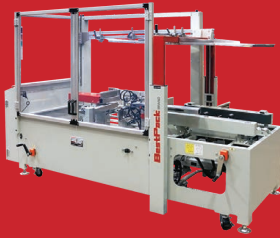

BESTPACK ERECTOR SOLUTIONS

The BestPack Erecting Solutions reduce the time required to fold & seal the bottom flaps of a carton.

ELVS
Automatic Case Erector

BESTPACK HAS COME UP WITH A FEW REASONS WHY OUR CARTON ERECTING SOLUTIONS ARE FOR YOU:

**STREAMLINE
PRODUCTION
COST & TIME**

**MINIMIZE
HANDLING**

**IMPROVE
SPEED EFFICIENCY
AND SEAL CONSISTENCY**

ERECTING SOLUTIONS

ELVS
Automatic
Case Erector

MSDBF
Erect, Pack,
and Seal

RSBFT
Random Sidedrive
Carton Erector

L-BRACKET
Multi-Purpose
Carton Stabilizer

CHECK OUT OUR SEMI-AUTOMATIC & FULLY-AUTOMATIC SOLUTIONS TO ERECT, PACK, & SEAL WITH BESTPACK'S ERECTOR

ELVS
Automatic
Case Erector

MSDBF
Erect, Pack, and Seal

RSBFT
Erect and Seal