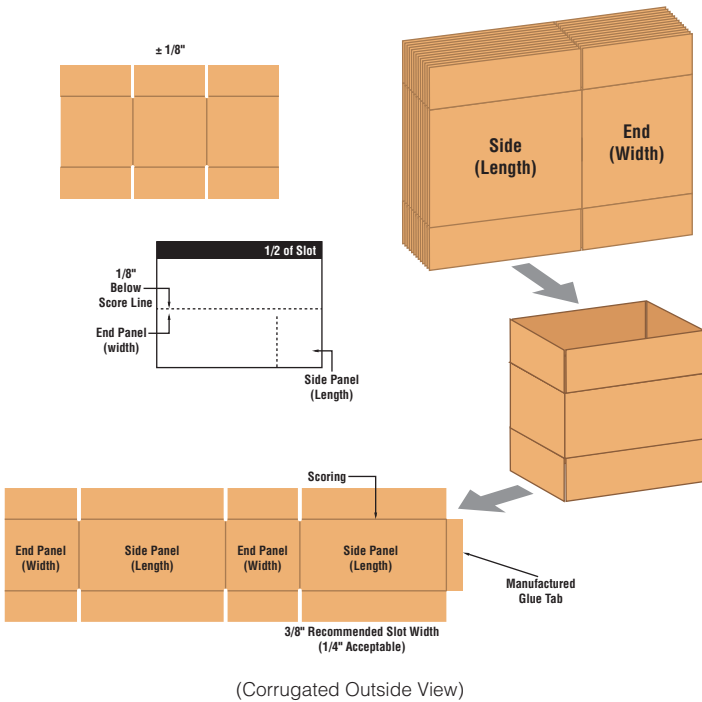

BESTPACK

Rectangular Cartons

Model ELVS

Recommended Corrugated Specifications
for BestPack Vertical Case Erector

01
Slots must extend
1/8" below score line.

02
The Flap Length is to be Made
Shy Cut or Scant Cut so that
when the Side Panel Flaps are
Folded Closed there is a 1/8"
Space Between them.

03
Scoring should be male
to female with female
on the interior surface.

Left Justified ELVS

Right Justified ELVS

For more information please go to:
WWW.BESTPACK.COM or call us at **1.888.588.2378**