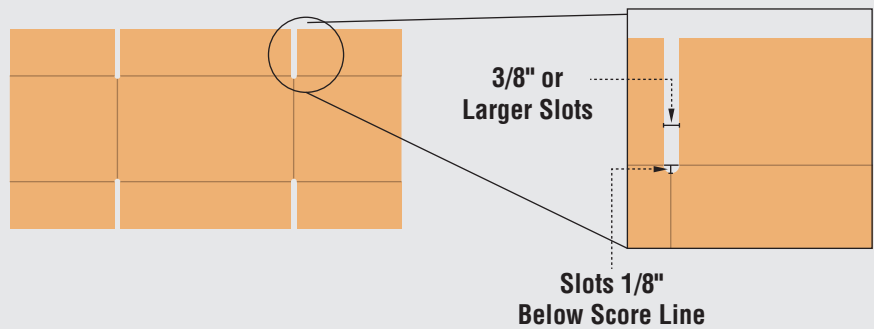

BESTPACK

Rectangular Cartons

Model ELVS

Recommended Corrugated Specifications
for BestPack Vertical Case Erector

01
Slots must extend
1/8" below score line.

02
The Flap Length is to be Made
Shy Cut or Scant Cut so that
when the Side Panel Flaps are
Folded Closed there is a 1/8"
Space Between them.

03
Scoring should be male
to female with female
on the interior surface.

Left Justified ELVS

Right Justified ELVS

For more information please go to:
WWW.BESTPACK.COM or call us at **1.888.588.2378**