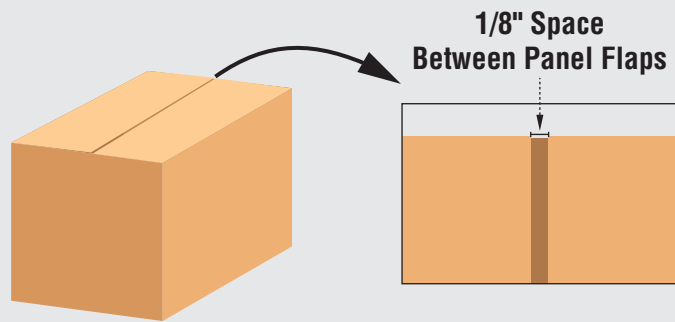

BESTPACK

Rectangular Cartons

Model ELVS

Recommended Corrugated Specifications
for BestPack Vertical Case Erector

01
Slots must extend
1/8" below score line.

02
The Flap Length is to be Made
Shy Cut or Scant Cut so that
when the Side Panel Flaps are
Folded Closed there is a 1/8"
Space Between them.

03
Scoring should be male
to female with female
on the interior surface.

Left Justified ELVS

Right Justified ELVS

For more information please go to:
WWW.BESTPACK.COM or call us at **1.888.588.2378**