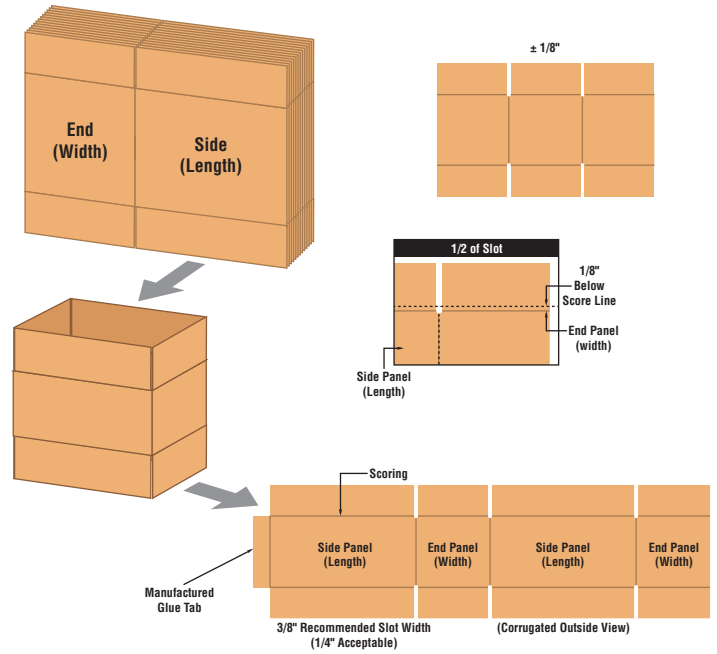

BESTPACK

Rectangular Cartons

Model ELVS

Recommended Corrugated Specifications
for BestPack Vertical Case Erector

01
Slots must extend
1/8" below score line.

02
The Flap Length is to be Made
Shy Cut or Scant Cut so that
when the Side Panel Flaps are
Folded Closed there is a 1/8"
Space Between them.

03
Scoring should be male
to female with female
on the interior surface.

Left Justified ELVS

Right Justified ELVS

For more information please go to:
WWW.BESTPACK.COM or call us at **1.888.588.2378**