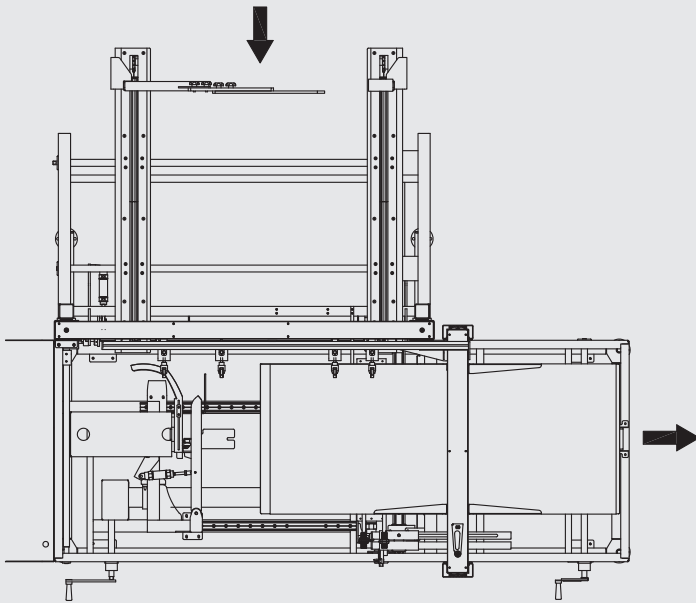

BESTPACK

Rectangular Cartons

Model ELVS

Recommended Corrugated Specifications
for BestPack Vertical Case Erector

01
Slots must extend
1/8" below score line.

02
The Flap Length is to be Made
Shy Cut or Scant Cut so that
when the Side Panel Flaps are
Folded Closed there is a 1/8"
Space Between them.

03
Scoring should be male
to female with female
on the interior surface.

Left Justified ELVS

Right Justified ELVS

For more information please go to:
WWW.BESTPACK.COM or call us at **1.888.588.2378**