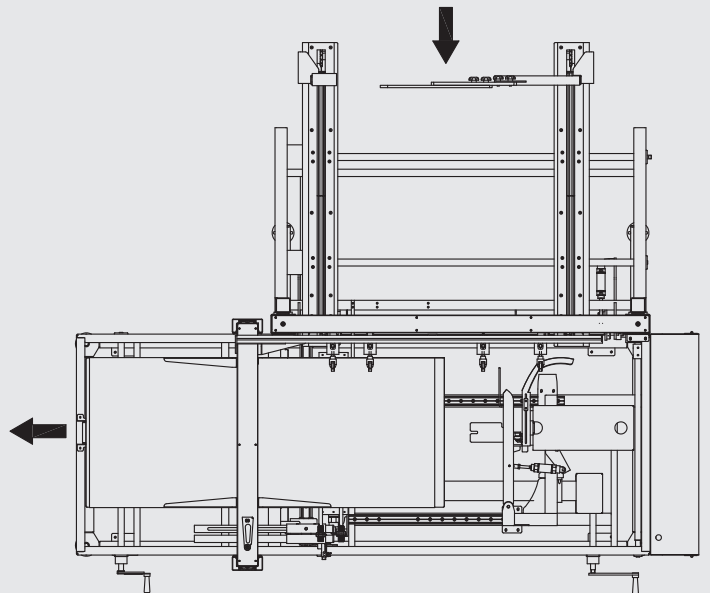

BESTPACK

Rectangular Cartons

Model ELVS

Recommended Corrugated Specifications
for BestPack Vertical Case Erector

01
Slots must extend
1/8" below score line.

02
The Flap Length is to be Made
Shy Cut or Scant Cut so that
when the Side Panel Flaps are
Folded Closed there is a 1/8"
Space Between them.

03
Scoring should be male
to female with female
on the interior surface.

Left Justified ELVS

Right Justified ELVS

For more information please go to:
WWW.BESTPACK.COM or call us at **1.888.588.2378**