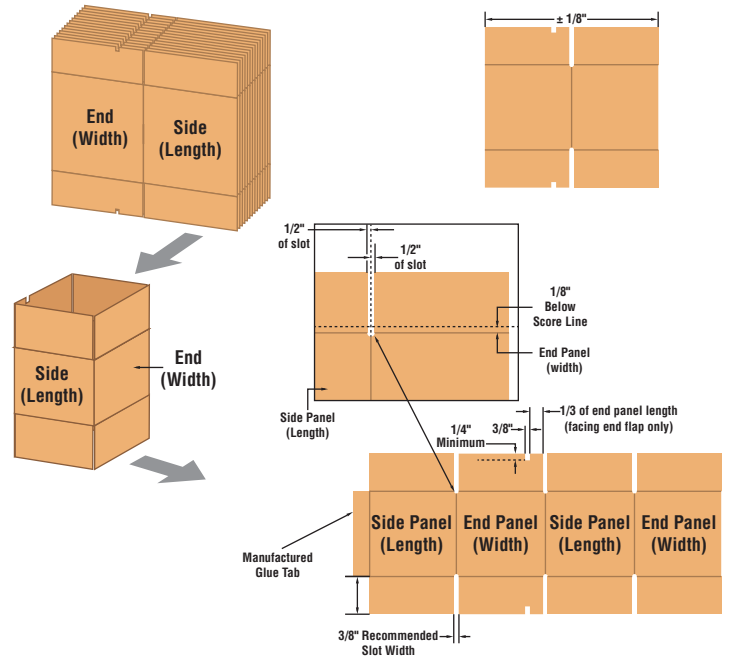

Square Cartons

Model ELVS

Recommended Corrugated Specifications
for BestPack Case Erectors

01
Slots must extend
1/8" below score line.

02
The Flap Length is to be Made
Shy Cut or Scant Cut so that
when the Side Panel Flaps are
Folded Closed there is a 1/8"
Space Between them.

03
If case is square, it will be necessary to
have an additional slot placed in the
facing end flaps (both top and bottom)
but not in the rear side flap. The opening
mechanism on the vertical case former
requires these slots only if the case
is square.

Square Cartons

04
Scoring should be male
to female with female
on the interior surface.

Left Justified ELVS

Right Justified ELVS

(Corrugated Outside View)

For more information please go to:
WWW.BESTPACK.COM or call us at **1.888.588.2378**