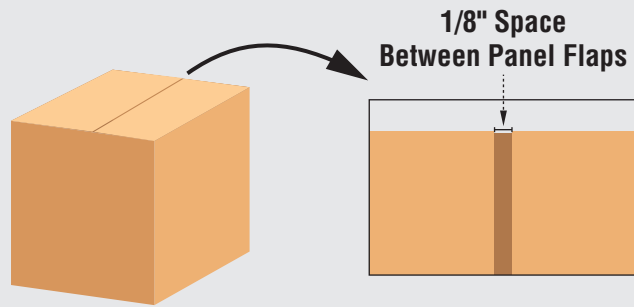

Square Cartons

Model ELVS

Recommended Corrugated Specifications
for BestPack Case Erectors

01
Slots must extend
1/8" below score line.

02
The Flap Length is to be Made
Shy Cut or Scant Cut so that
when the Side Panel Flaps are
Folded Closed there is a 1/8"
Space Between them.

03
If case is square, it will be necessary to
have an additional slot placed in the
facing end flaps (both top and bottom)
but not in the rear side flap. The opening
mechanism on the vertical case former
requires these slots only if the case
is square.

Square Cartons

04
Scoring should be male
to female with female
on the interior surface.

Left Justified ELVS

Right Justified ELVS

(Corrugated Outside View)

For more information please go to:
WWW.BESTPACK.COM or call us at **1.888.588.2378**