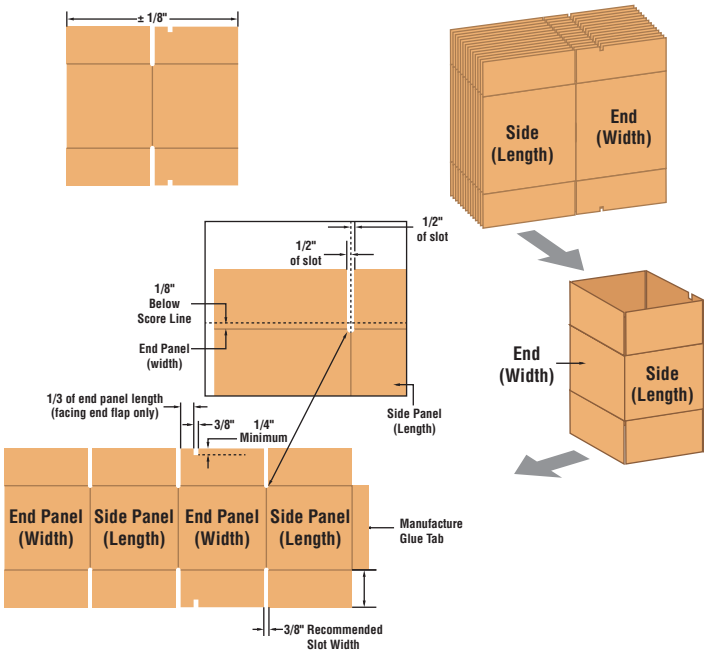

Square Cartons

Model ELVS

Recommended Corrugated Specifications
for BestPack Case Erectors

01
Slots must extend
1/8" below score line.

02
The Flap Length is to be Made
Shy Cut or Scant Cut so that
when the Side Panel Flaps are
Folded Closed there is a 1/8"
Space Between them.

03
If case is square, it will be necessary to
have an additional slot placed in the
facing end flaps (both top and bottom)
but not in the rear side flap. The opening
mechanism on the vertical case former
requires these slots only if the case
is square.

Square Cartons

04
Scoring should be male
to female with female
on the interior surface.

Left Justified ELVS

Right Justified ELVS

(Corrugated Outside View)

For more information please go to:
WWW.BESTPACK.COM or call us at **1.888.588.2378**