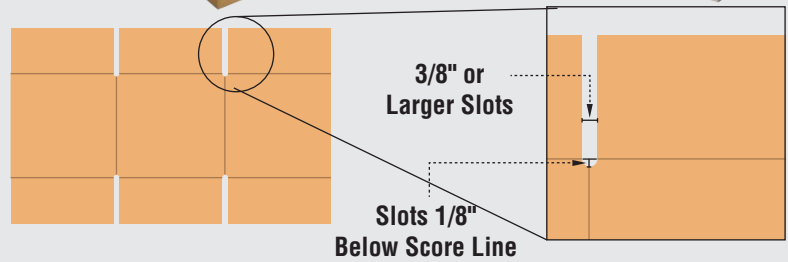

Square Cartons

Model ELVS

Recommended Corrugated Specifications
for BestPack Case Erectors

01
Slots must extend
1/8" below score line.

02
The Flap Length is to be Made
Shy Cut or Scant Cut so that
when the Side Panel Flaps are
Folded Closed there is a 1/8"
Space Between them.

03
If case is square, it will be necessary to
have an additional slot placed in the
facing end flaps (both top and bottom)
but not in the rear side flap. The opening
mechanism on the vertical case former
requires these slots only if the case
is square.

Square Cartons

04
Scoring should be male
to female with female
on the interior surface.

Left Justified ELVS

Right Justified ELVS

(Corrugated Outside View)

For more information please go to:
WWW.BESTPACK.COM or call us at **1.888.588.2378**