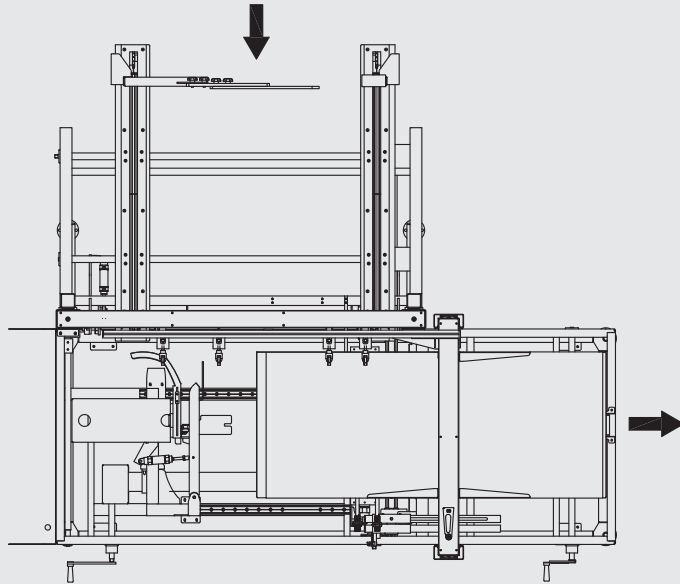

Square Cartons

Model ELVS

Recommended Corrugated Specifications
for BestPack Case Erectors

01
Slots must extend
1/8" below score line.

02
The Flap Length is to be Made
Shy Cut or Scant Cut so that
when the Side Panel Flaps are
Folded Closed there is a 1/8"
Space Between them.

03
If case is square, it will be necessary to
have an additional slot placed in the
facing end flaps (both top and bottom)
but not in the rear side flap. The opening
mechanism on the vertical case former
requires these slots only if the case
is square.

Square Cartons

04
Scoring should be male
to female with female
on the interior surface.

Left Justified ELVS

Right Justified ELVS

(Corrugated Outside View)

For more information please go to:
WWW.BESTPACK.COM or call us at **1.888.588.2378**