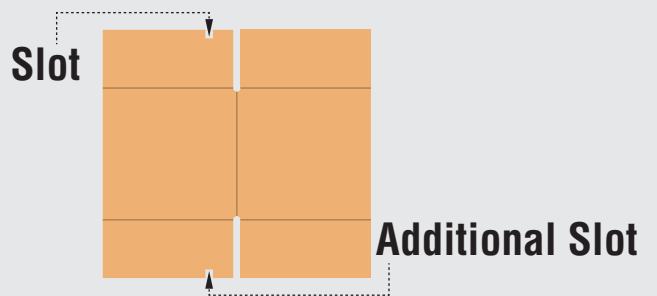

Square Cartons

Model ELVS

Recommended Corrugated Specifications
for BestPack Case Erectors

01
Slots must extend
1/8" below score line.

02
The Flap Length is to be Made
Shy Cut or Scant Cut so that
when the Side Panel Flaps are
Folded Closed there is a 1/8"
Space Between them.

03
If case is square, it will be necessary to
have an additional slot placed in the
facing end flaps (both top and bottom)
but not in the rear side flap. The opening
mechanism on the vertical case former
requires these slots only if the case
is square.

Square Cartons

04
Scoring should be male
to female with female
on the interior surface.

Left Justified ELVS

Right Justified ELVS

(Corrugated Outside View)

For more information please go to:
WWW.BESTPACK.COM or call us at **1.888.588.2378**