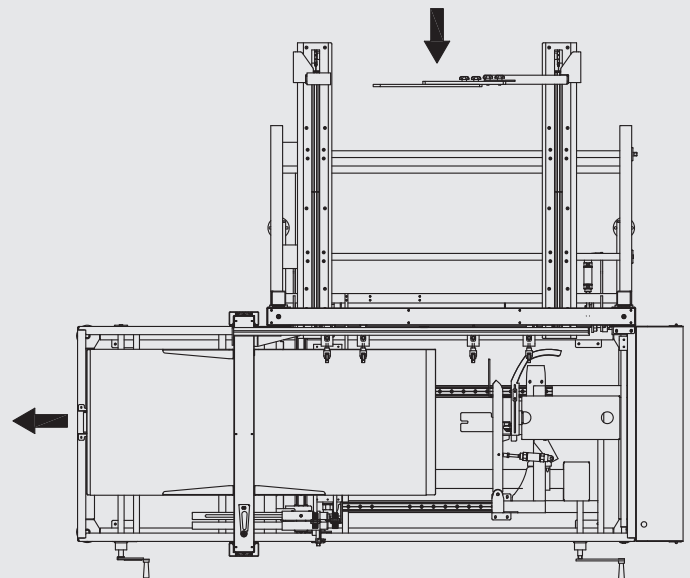

Square Cartons

Model ELVS

Recommended Corrugated Specifications
for BestPack Case Erectors

01
Slots must extend
1/8" below score line.

02
The Flap Length is to be Made
Shy Cut or Scant Cut so that
when the Side Panel Flaps are
Folded Closed there is a 1/8"
Space Between them.

03
If case is square, it will be necessary to
have an additional slot placed in the
facing end flaps (both top and bottom)
but not in the rear side flap. The opening
mechanism on the vertical case former
requires these slots only if the case
is square.

Square Cartons

04
Scoring should be male
to female with female
on the interior surface.

Left Justified ELVS

Right Justified ELVS

(Corrugated Outside View)

For more information please go to:
WWW.BESTPACK.COM or call us at **1.888.588.2378**