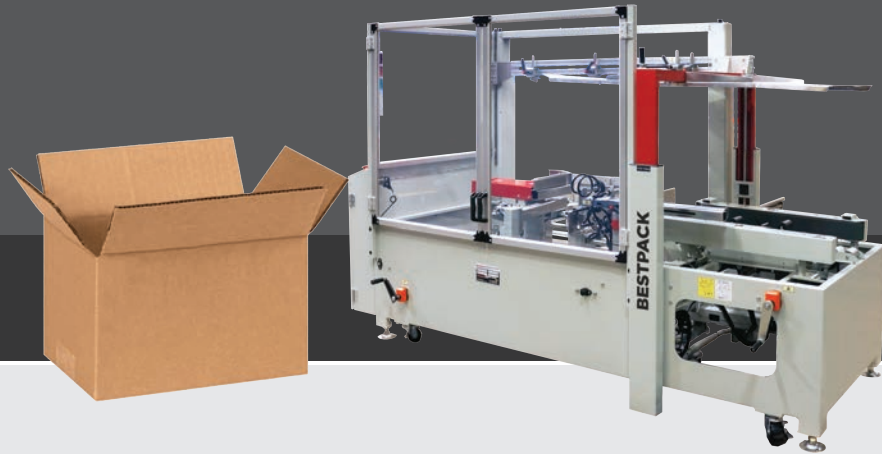

**BESTPACK**

Rectangular Cartons

# Model ELVS

Recommended Corrugated Specifications  
for BestPack Vertical Case Erector

**01**  
Slots must extend  
1/8" below score line.

**02**  
The Flap Length is to be Made  
Shy Cut or Scant Cut so that  
when the Side Panel Flaps are  
Folded Closed there is a 1/8"  
Space Between them.