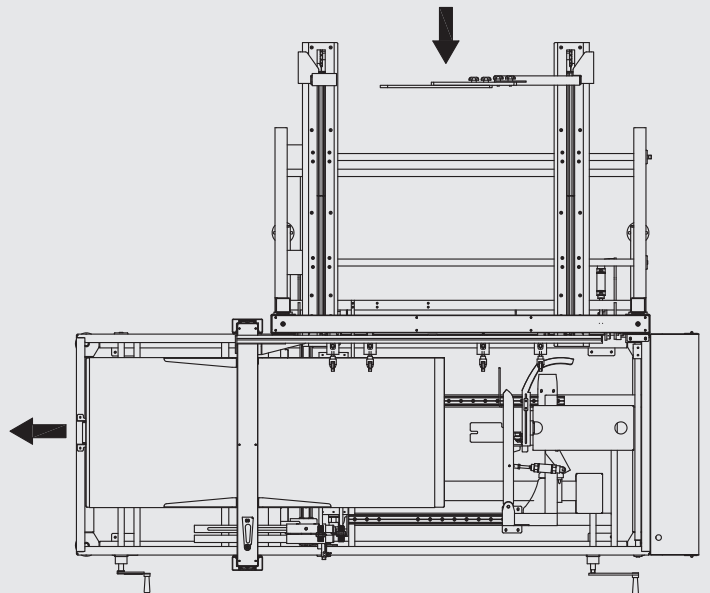

Right Justified ELVS

For more information please go to:
WWW.BESTPACK.COM or call us at **1.888.588.2378**