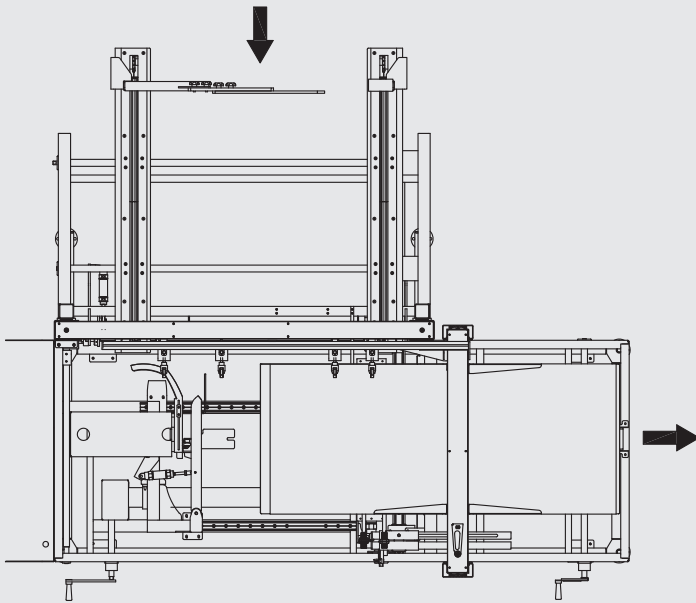

Left Justified ELVS