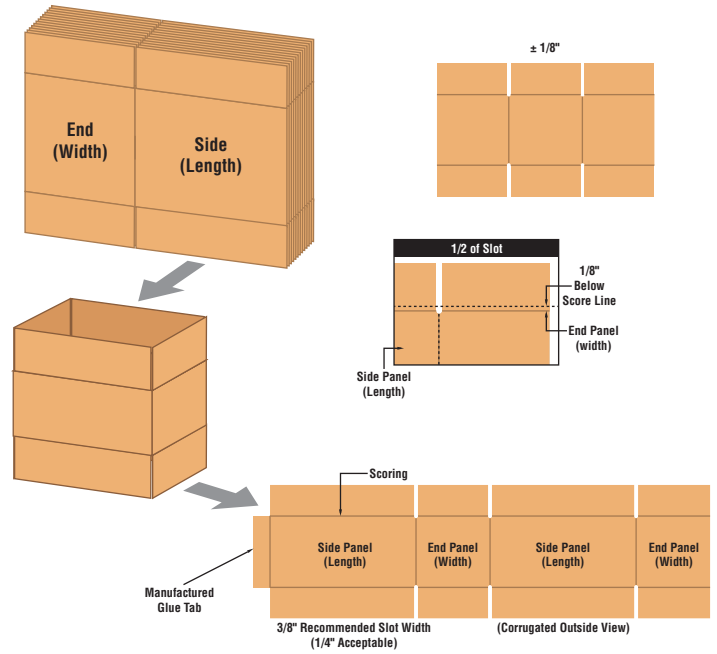

Left Justified ELVS