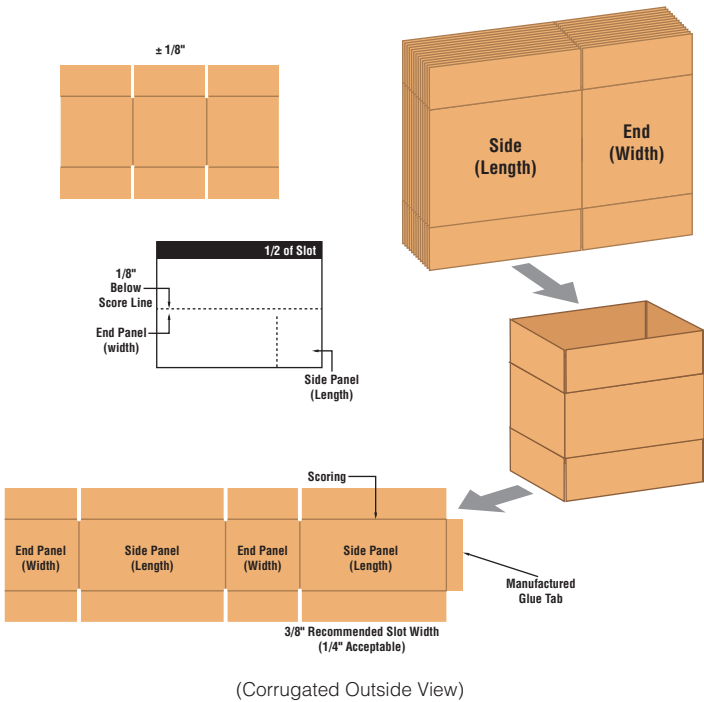

Right Justified ELVS

For more information please go to:
WWW.BESTPACK.COM or call us at **1.888.588.2378**