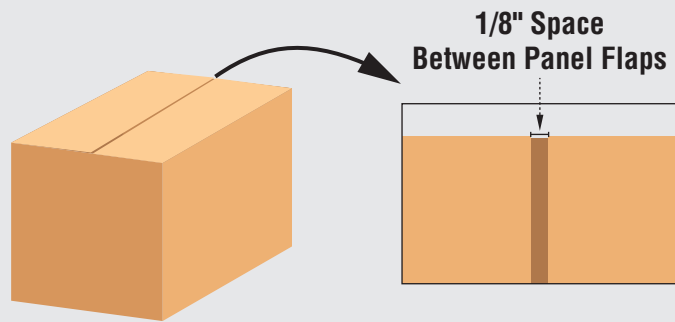

# Model ELVS

Recommended Corrugated Specifications  
for BestPack Vertical Case Erector

**01**  
Slots must extend  
1/8" below score line.

**02**  
The Flap Length is to be Made  
Shy Cut or Scant Cut so that  
when the Side Panel Flaps are  
Folded Closed there is a 1/8"  
Space Between them.

**03**  
Scoring should be male  
to female with female  
on the interior surface.