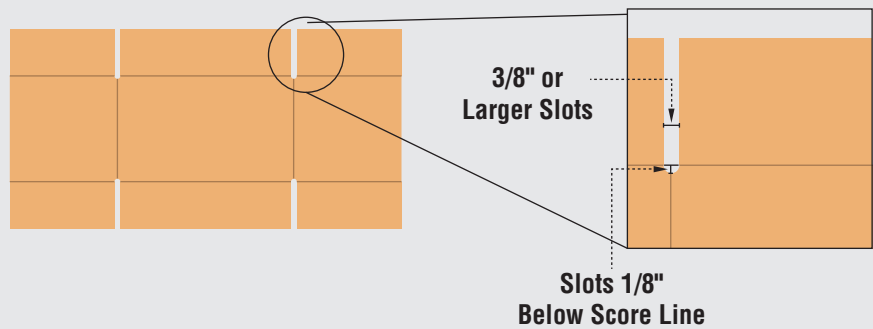

**BESTPACK**

Rectangular Cartons

# Model ELVS

Recommended Corrugated Specifications  
for BestPack Vertical Case Erector

**01**  
Slots must extend  
1/8" below score line.

**02**  
The Flap Length is to be Made  
Shy Cut or Scant Cut so that  
when the Side Panel Flaps are  
Folded Closed there is a 1/8"  
Space Between them.

**03**  
Scoring should be male  
to female with female  
on the interior surface.