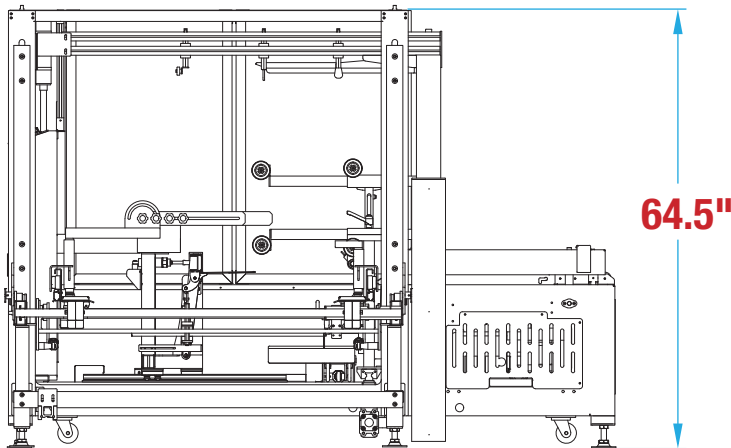

# AUTOMATIC L-TYPE SUCTION CUP CARTON ERECTOR ELVS22 FOOTPRINT

**WANT TO KNOW MORE  
ABOUT THIS MACHINE?**

SCAN HERE TO LEARN MORE ABOUT THIS MACHINE

**MACHINE  
MEASUREMENTS:**

**88.4" x 98.7" x 64.5"**  
LENGTH                      WIDTH                      HEIGHT

**TOP VIEW**

**SIDE VIEW**

Note: Dimensions are all subject to change without prior notification. Call BestPack for pricing.