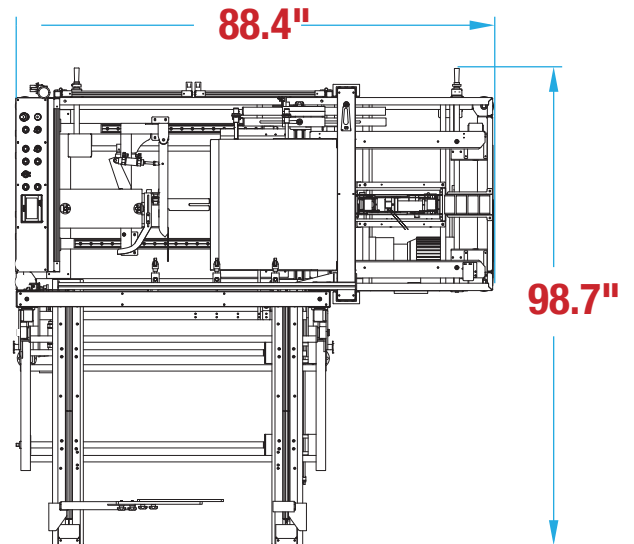

# AUTOMATIC L-TYPE SUCTION CUP CARTON ERECTOR ELVS22 FOOTPRINT

**WANT TO KNOW MORE  
ABOUT THIS MACHINE?**

SCAN HERE TO LEARN MORE ABOUT THIS MACHINE

**MACHINE  
MEASUREMENTS:**

**88.4" x 98.7" x 64.5"**  
LENGTH                      WIDTH                      HEIGHT

**TOP VIEW**

**SIDE VIEW**

Note: Dimensions are all subject to change without prior notification. Call BestPack for pricing.