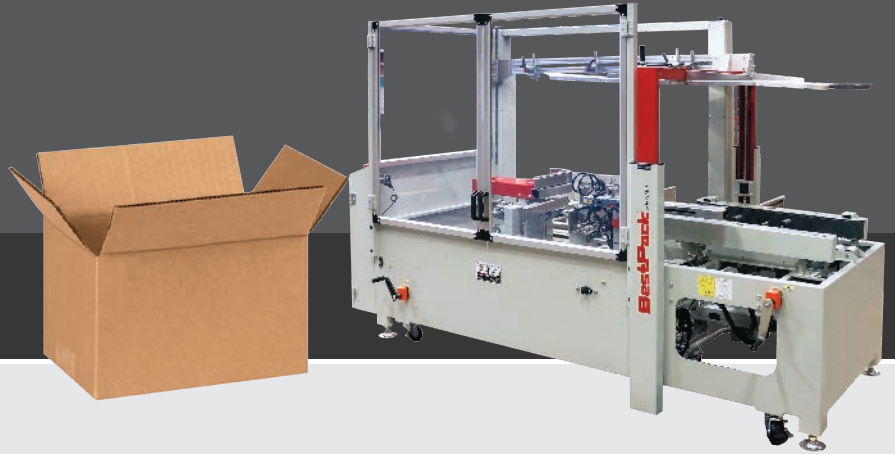

Rectangular Cartons

Model ELVS

Recommended Corrugated Specifications
for BestPack Vertical Case Erector

01
Slots must extend
1/8" below score line.

02
The Flap Length is to be Made
Shy Cut or Scant Cut so that
when the Side Panel Flaps are
Folded Closed there is a 1/8"
Space Between them.

03
Scoring should be male
to female with female
on the interior surface.

Left Justified ELVS

Right Justified ELVS

(Corrugated Outside View)