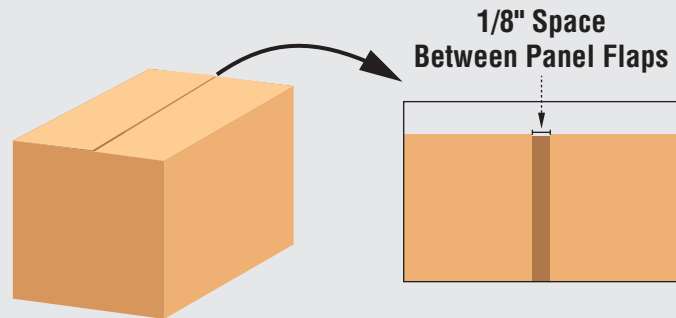

Rectangular Cartons

Model ELVS

Recommended Corrugated Specifications
for BestPack Vertical Case Erector

01
Slots must extend
1/8" below score line.

02
The Flap Length is to be Made
Shy Cut or Scant Cut so that
when the Side Panel Flaps are
Folded Closed there is a 1/8"
Space Between them.

03
Scoring should be male
to female with female
on the interior surface.

Left Justified ELVS

Right Justified ELVS

(Corrugated Outside View)