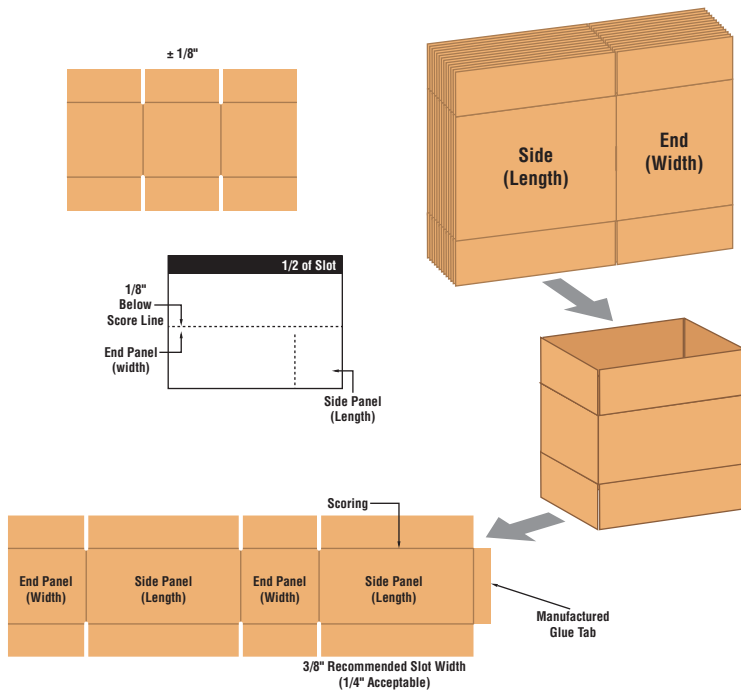

Rectangular Cartons

Model ELVS

Recommended Corrugated Specifications
for BestPack Vertical Case Erector

01
Slots must extend
1/8" below score line.

02
The Flap Length is to be Made
Shy Cut or Scant Cut so that
when the Side Panel Flaps are
Folded Closed there is a 1/8"
Space Between them.

03
Scoring should be male
to female with female
on the interior surface.

Left Justified ELVS

Right Justified ELVS

(Corrugated Outside View)