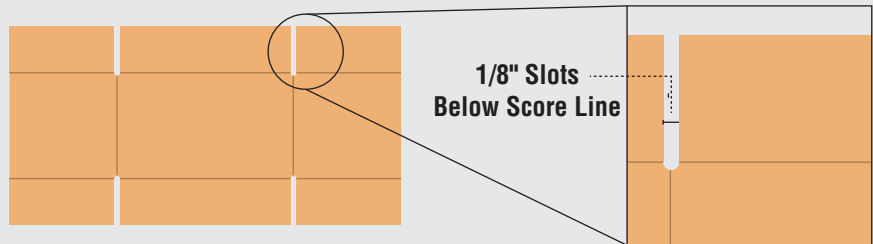

Rectangular Cartons

Model ELVS

Recommended Corrugated Specifications
for BestPack Vertical Case Erector

01
Slots must extend
1/8" below score line.

02
The Flap Length is to be Made
Shy Cut or Scant Cut so that
when the Side Panel Flaps are
Folded Closed there is a 1/8"
Space Between them.

03
Scoring should be male
to female with female
on the interior surface.

Left Justified ELVS

Right Justified ELVS

(Corrugated Outside View)