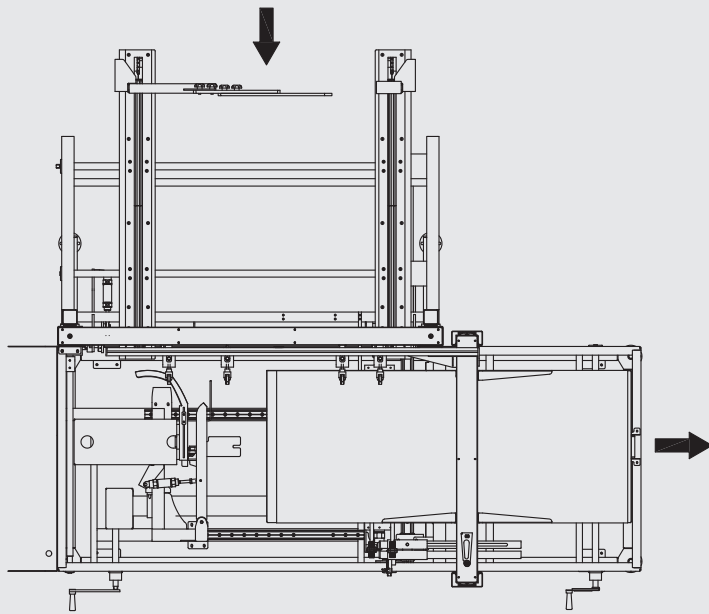

Rectangular Cartons

Model ELVS

Recommended Corrugated Specifications
for BestPack Vertical Case Erector

01
Slots must extend
1/8" below score line.

02
The Flap Length is to be Made
Shy Cut or Scant Cut so that
when the Side Panel Flaps are
Folded Closed there is a 1/8"
Space Between them.

03
Scoring should be male
to female with female
on the interior surface.

Left Justified ELVS

Right Justified ELVS

(Corrugated Outside View)