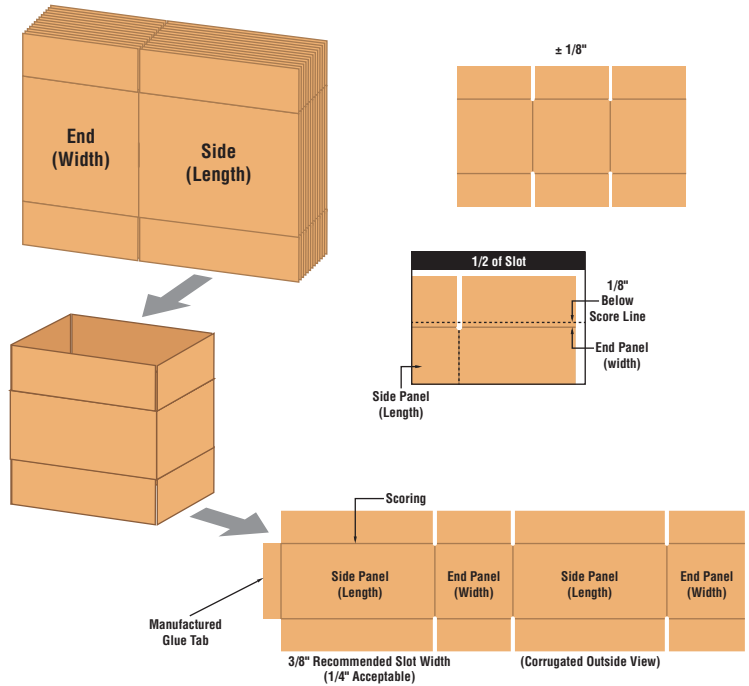

Rectangular Cartons

Model ELVS

Recommended Corrugated Specifications
for BestPack Vertical Case Erector

01
Slots must extend
1/8" below score line.

02
The Flap Length is to be Made
Shy Cut or Scant Cut so that
when the Side Panel Flaps are
Folded Closed there is a 1/8"
Space Between them.

03
Scoring should be male
to female with female
on the interior surface.

Left Justified ELVS

Right Justified ELVS

(Corrugated Outside View)